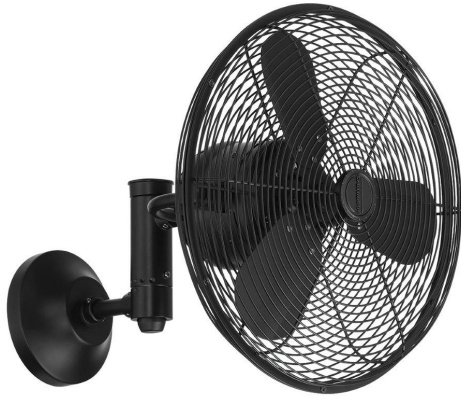

CRAFTMADE™

BW414FB3

Bellows IV Indoor/Outdoor 14" Fan

Flat Black

UPC#647881257071

Additional Finishes

BW414AG3
BW414BNK3

Measurements

Blade Sweep (in):	14
Downrod Length (in):	N/A
Height (in):	15.98
Canopy Width (in):	6.06
Product Weight (lbs):	14.55
Lead Wire (in):	30
Carton Length (in):	20.87
Carton Width (in):	18.5
Carton Height (in):	18.7
Carton Cube:	4.18
Carton Weight (lbs):	20.28

Motor

Motor Material:	Silicon Steel
Motor Technology:	AC
Motor Size (mm):	82x25
Mounting Options:	Wall Mount
Motor Type:	3-Speed Non-Reversible
Indoor/Outdoor Rating:	Damp

Blades

Number of Blades:	3
Blades Included:	Yes
Blade Finish:	Flat Black
Optional Blade Finishes:	No
Blade Material:	Steel
Blade Sweep:	14"
Blade Pitch:	7

Warranty

Limited Lifetime Warranty

Ceiling Drop Dimensions

A: Wall Mount Extension	17.5"
B: Cage Diameter	16"
C: Backplate Diameter	6.06"

Electrical/Lighting

Amps (High Speed):	N/A
Light Source Type:	N/A
Number of Bulbs:	N/A
Bulbs Included:	N/A
Total Lighting Wattage:	N/A
Dimmable:	N/A
Delivered Lumens:	N/A
CRI:	N/A
Color Temp:	N/A
Lens Type:	N/A
Lens Cover:	N/A
Uplight:	No
Control Type Included:	CM-8W
Optional Controls:	No
WiFi Enabled:	No