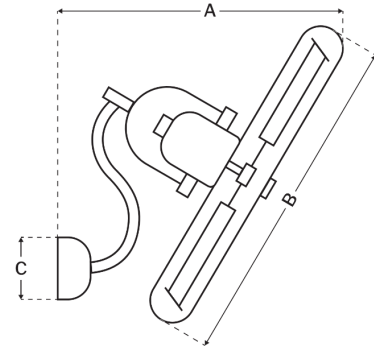

Blade Sweep (in):	14
Downrod Length (in):	N/A
Height (in):	15.98
Canopy Width (in):	6.06
Product Weight (lbs):	14.55
Lead Wire (in):	30
Carton Length (in):	20.87
Carton Width (in):	18.5
Carton Height (in):	18.7
Carton Cube:	4.18
Carton Weight (lbs):	20.28

Motor

Motor Material:	Silicon Steel
Motor Technology:	AC
Motor Size (mm):	82x25
Mounting Options:	Wall Mount
Motor Type:	3-Speed Non-Reversible
Indoor/Outdoor Rating:	Damp

Blades

Number of Blades:	3
Blades Included:	Yes
Blade Finish:	Flat Black
Optional Blade Finishes:	No
Blade Material:	Steel
Blade Sweep:	14"
Blade Pitch:	7

Warranty

Limited Lifetime Warranty

Ceiling Drop Dimensions

A: Wall Mount Extension	17.5"
B: Cage Diameter	16"
C: Backplate Diameter	6.06"

Electrical/Lighting

Amps (High Speed):	N/A
Light Source Type:	N/A
Number of Bulbs:	N/A
Bulbs Included:	N/A
Total Lighting Wattage:	N/A
Dimmable:	N/A
Delivered Lumens:	N/A
CRI:	N/A
Color Temp:	N/A
Lens Type:	N/A
Lens Cover:	N/A
Uplight:	No
Control Type Included:	CM-8W
Optional Controls:	No
WiFi Enabled:	No