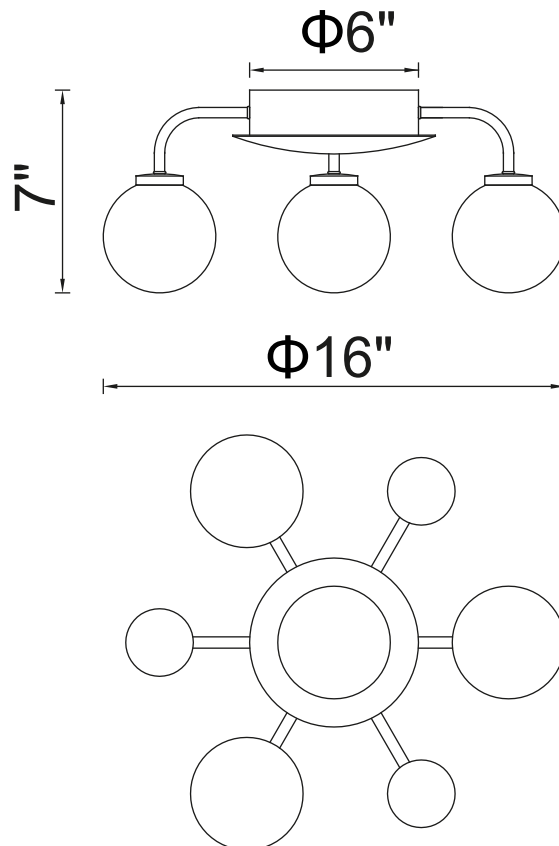

PROJECT: \_\_\_\_\_

FIXTURE TYPE: \_\_\_\_\_

LOCATION: \_\_\_\_\_

CONTACT/PHONE: \_\_\_\_\_

Item	1125C16-4-613
Collection	ELEMENT
Finish	Polished Nickel
Glass	Frosted
Crystal	-----
Input	120V AC,60HZ,AC

Shade	-----
Length/Dia.	16"
Width/Ext.	-----
Height	7"
Maximum	-----
Lumens	-----

Light Source	G4
Bulb Info.	4×MAX2W
Included	-----
Dimmable	Yes
Color	-----
Weight	