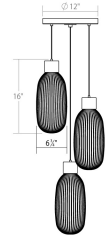

Project:

Friso LED Pendant Spec Sheet

SKU: 3103.25 Learn more at:
<https://sonnemanlight.com/friso-led-pendant>

Description: **A softly shaped volume, realized in clear ribbed glass, dramatically reveals a white luminous core within.** Available as single or multiple pendants. Also available as a [Friso Aro LED Pendant](#).

Type #:

Dimensions

Height:	15.75"
Diameter:	16"
Canopy/Backplate/Base:	12"
Hanging Details:	10' Adjustable Cord
Size:	3-Light
Canopy/Backplate/Base Height:	1.25

Electrical Specs

Bulb(s) Included?:	Yes
Bulb 1 Type:	Integral LED
Bulb Quantity:	3
Input Voltage:	120-277VAC
Wattage:	30
Initial Lumens:	3000
Delivered Lumens:	1900
Color Temperature:	3000K
CRI:	90
Power Supply Type:	Driver
Power Supply Quantity:	1
Power Supply Location:	Canopy
Dimming Type:	TRIAC/ELV/ 0-10V
Bulb Max Wattage:	30

Installation

Installation:	Licensed electrician required
Sloped Ceiling Compatible?:	Compatible
Minimum Hanging Height:	17"
Maximum Hanging Height:	137"

Shipping

Carton 1 L x W x H:	30" X 17" X 21"
---------------------	-----------------