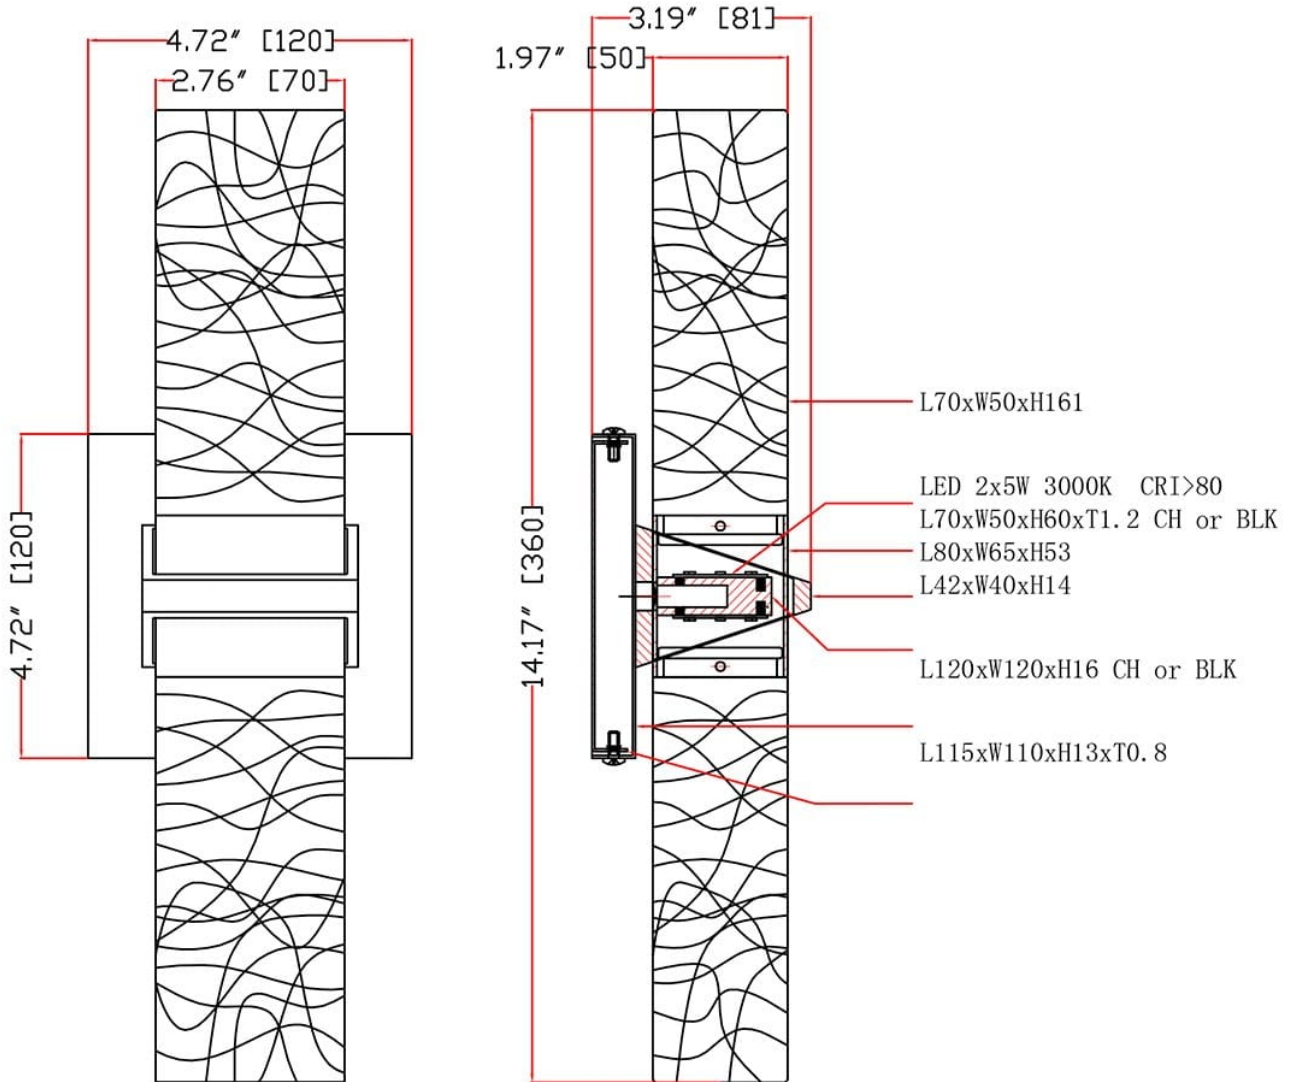

ICE 2-Light-LED Chrome Vanity Light

Model No. VF9600-2L-CH

CH or BLK 2x5W LED