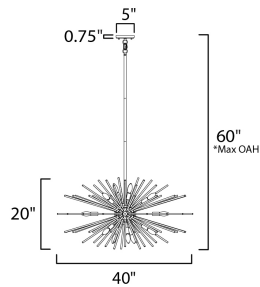

PRODUCT DESCRIPTION

A dazzling burst of Clear glass rods extend from a classic sputnik shape finished in a bright Polished Chrome or warm Satin Brass. Available in two sizes of pendants and as a ceiling fixture, this unique look is a statement piece designed to attract attention.

*max overall height

MEASUREMENTS

DIMENSION : 40" L x 40" W x 20" H
 MAX OAH : 60" OAH
 CANOPY : 5" W x 0.75" H x 5" L
 HANGING WEIGHT : 8.5 lb

LAMPING

INPUT VOLTAGE : 120V
 BULB : 16 x 60W Incandescent E12 Candelabra , 960W Total
 BULB INCLUDED : (Not Included)
 DIMMABLE : Y