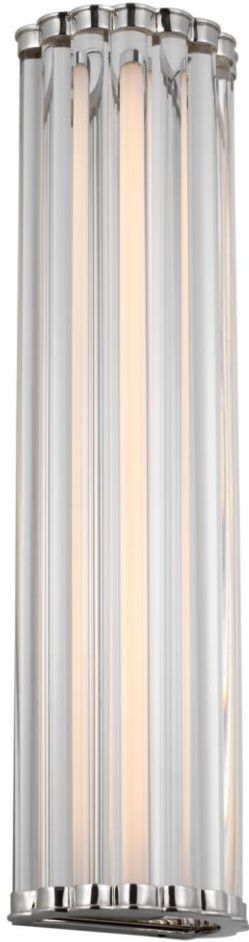

TEAR SHEET

Kean 21" Sconce

Item # CHD 2926PN-CG

Designer: Chapman & Myers

Height: 21"

Width: 5.75"

Extension: 3.75"

Backplate: 4.5" x 20.75" Rectangle

Finishes: AB, PN

Trim Options: CG

Socket: Dedicated LED

Wattage: 20w (1600lm)

Weight: 12 Pounds

Note: UL Only

Top View