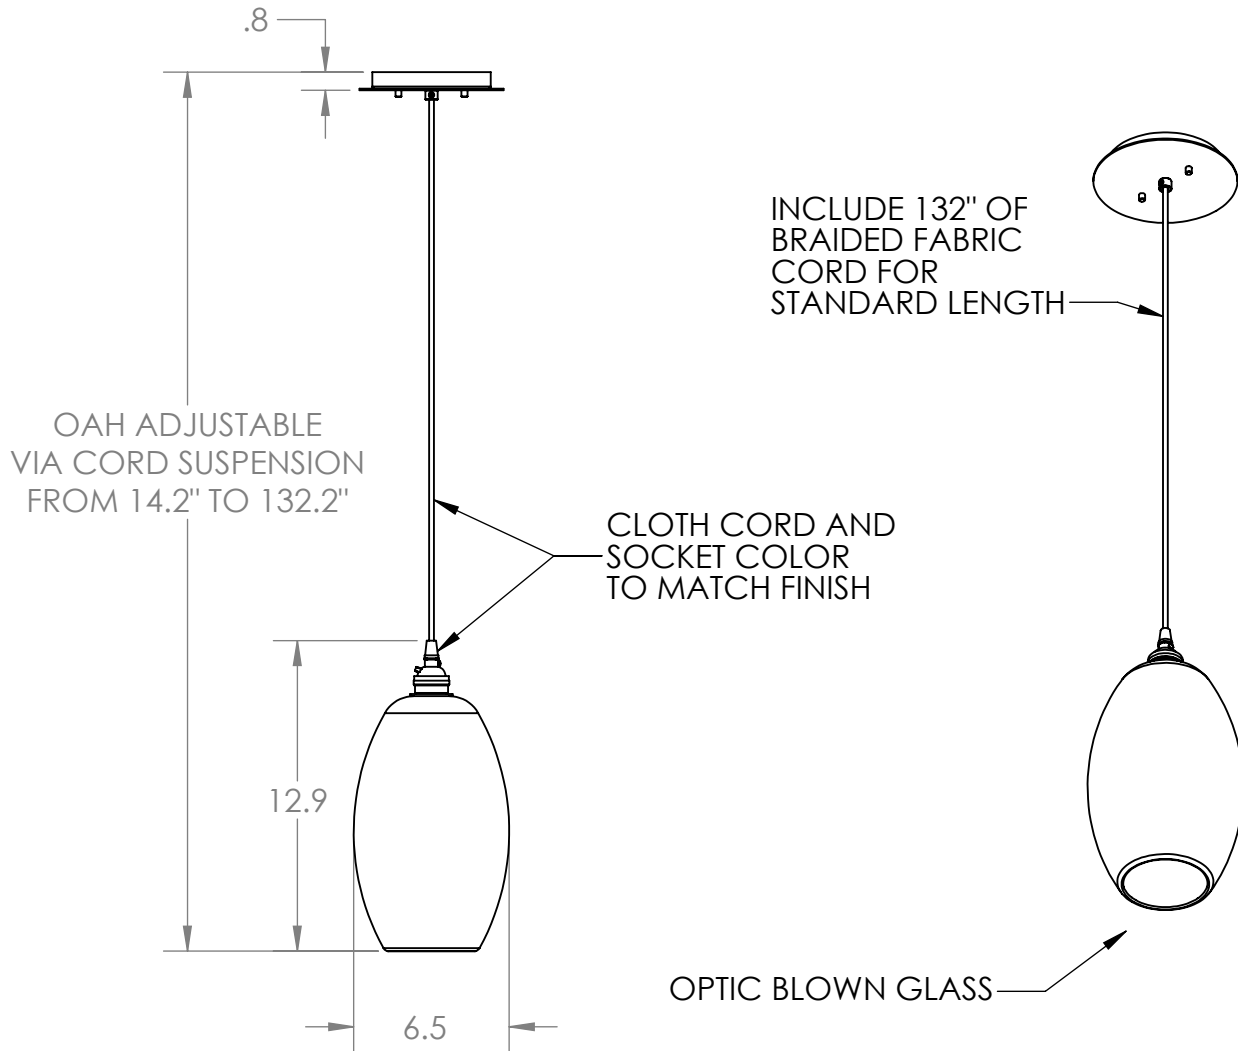

Collection: ELLISSE

Product #: LAB0035-01

HAND BLOWN GLASS MAY VARY UP TO 1"

Bulbs Not Included

Visit hammertonstudio.com for product options and specifications.

6/28/2017 (B)

Mounting Packet: Y	Electrical Type: INCANDESCENT
Approximate lbs.: 7	Bulb Qty: 1 Bulb Type: A
Finish: SEE WEB SITE FOR OPTIONS	Wattage: 40 Voltage: 120
Top Diffuser: CLOSED	Socket Type: MEDIUM, E26 BASE
Bottom Diffuser: OPEN	UL Location: DRY

Mounting Detail

MOUNTS DIRECTLY TO J-BOX

All fixtures created by Hammerton are handcrafted by artisans. Dimensions may vary up to 7/8".

© Copyright 2016. All rights in design, detail or invention of this drawing are reserved as the property of Hammerton. Any imitation or adaptation without written consent is strictly prohibited.