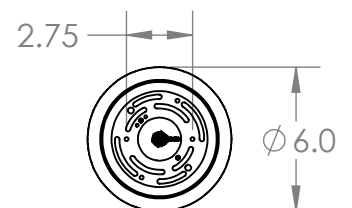

Collection: ELLISSE

Product #: LAB0035-01

HAND BLOWN GLASS MAY VARY UP TO 1"

Bulbs Not Included

Visit hammertonstudio.com for product options and specifications.

6/28/2017 (B)

Mounting Packet: Y	Electrical Type: INCANDESCENT
Approximate lbs.: 7	Bulb Qty: 1 Bulb Type: A
Finish: SEE WEB SITE FOR OPTIONS	Wattage: 40 Voltage: 120
Top Diffuser: CLOSED	Socket Type: MEDIUM, E26 BASE
Bottom Diffuser: OPEN	UL Location: DRY

Mounting Detail

MOUNTS DIRECTLY TO J-BOX

All fixtures created by Hammerton are handcrafted by artisans. Dimensions may vary up to 7/8".

© Copyright 2016. All rights in design, detail or invention of this drawing are reserved as the property of Hammerton. Any imitation or adaptation without written consent is strictly prohibited.