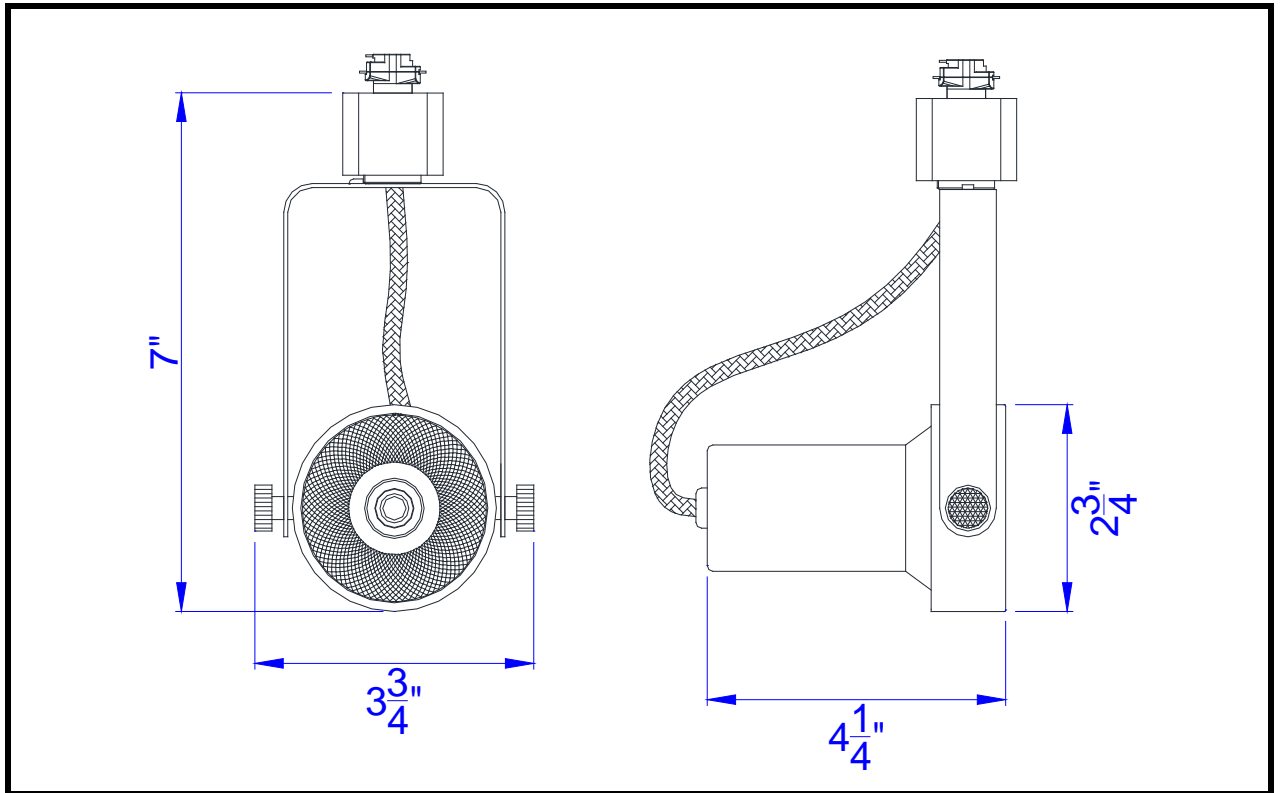

Project: _____

Catalog No.: _____

Lamp/Wattage: _____

- Model No. :** HT-121
Description: Dimmable Integrated LED track fixture
Material: Metal
Finish : White
Rotation : 355 degree
Capability : ± 90 degree from horizontal
Voltage : 120V
Wattage : 12W
Dimming: Dimmable, DVCL-153P/SCL-153P/AYCL-153P/CTCL-153P/DVCL-253P/
GT-150/GTJ-250M (ALL ARE LUTRON BRAND)
Color Temp: 3000K
Lumen : 770
CRI : 90
Beam: 36 degree
Efficacy: 64
Rated Life : 30,000 hours
Warranty: Three Years
Certificate :