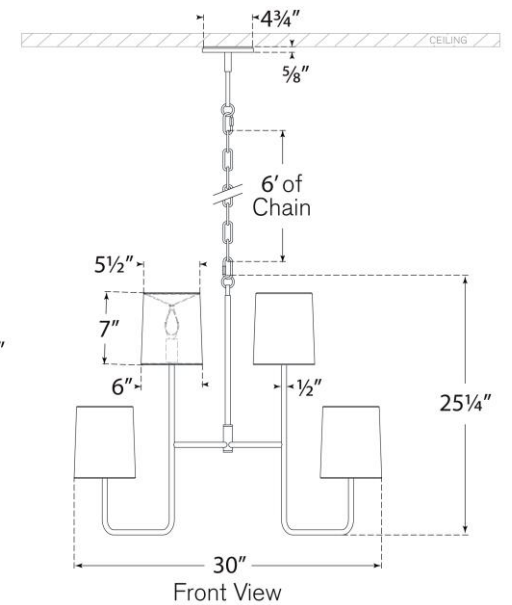

TEAR SHEET

Go Lightly Extra Large Two Tier Chandelier

Item # BBL 5083SB-L

Designer: Barbara Barry

Height: 25.25"

Width: 30"

Canopy: 4.75" Round

Finishes: BZ, CW, G, PN, SB

Shade Treatments: BZ, CW, G, L, PN, SB

Shade Details: 5.5" x 6" x 7"

Socket: 8 - E12 Candelabra

Wattage: 8 - 6.5 LED B11

Weight: 13 Pounds

Note: UL Only

Top View

Front View