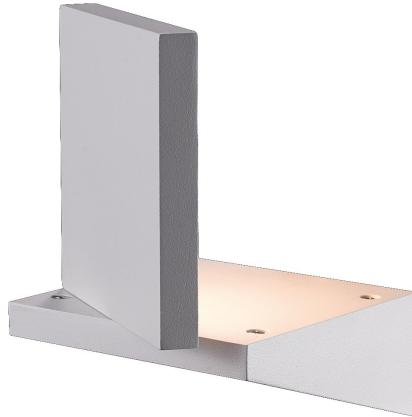

MANA, LED OUTDOOR WALL MOUNT

PRODUCT DETAILS

No.	:	28283-010
Product Color	:	MARINE GREY
Shade / Accent Colour	:	FROST PC
Width	:	4.75"
Height	:	7"
Ext	:	4.75"
Weight	:	1.7lbs

LIGHT SOURCE DETAILS

Light Source Type	:	INTEGRATED LED
Input Voltage	:	120V
Bulb Voltage	:	120V
Socket Type	:	LED
Total Wattage	:	6W
Total Lumen	:	220lm
Kelvin	:	3000K
CRI	:	80
Dimmable	:	No

Options Available

ITEM NO.	FINISH	SHADE
28283-010	MARINE GREY	FROST PC
28283-027	GRAPHITE GREY	FROST PC

▨ 4 3/4"

TECHNICAL DETAILS

Light Direction	:	Up
Canopy / Backplate Length	:	4.52"
Canopy / Backplate Width	:	4.56"
Driver	:	Electronic driver 120V 50/60Hz
Adjustable Lamp Head	:	No
IP Rating	:	54
Location	:	WET
Approval	:	
Title 24	:	Yes
Horizontal Adjustment	:	300