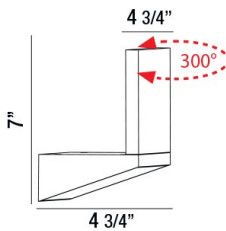

MANA, LED OUTDOOR WALL MOUNT

PRODUCT DETAILS

No.	:	28283-010
Product Color	:	MARINE GREY
Shade / Accent Colour	:	FROST PC
Width	:	4.75"
Height	:	7"
Ext	:	4.75"
Weight	:	1.7lbs

LIGHT SOURCE DETAILS

Light Source Type	:	INTEGRATED LED
Input Voltage	:	120V
Bulb Voltage	:	120V
Socket Type	:	LED
Total Wattage	:	6W
Total Lumen	:	220lm
Kelvin	:	3000K
CRI	:	80
Dimmable	:	No

Options Available

ITEM NO.	FINISH	SHADE
28283-010	MARINE GREY	FROST PC
28283-027	GRAPHITE GREY	FROST PC

▨ 4 3/4"

TECHNICAL DETAILS

Light Direction	:	Up
Canopy / Backplate Length	:	4.52"
Canopy / Backplate Width	:	4.56"
Driver	:	Electronic driver 120V 50/60Hz
Adjustable Lamp Head	:	No
IP Rating	:	54
Location	:	WET
Approval	:	
Title 24	:	Yes
Horizontal Adjustment	:	300