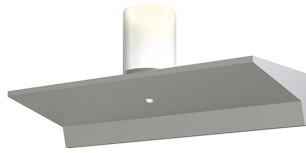

votives™ 1' LED Wall Bar

2852.16-SW

DIMENSIONS

Height	5"
Width	12"
Extension	4"
Minimum Extension	4"
Maximum Extension	4"

ELECTRICAL SPECS

Bulb Type	Integral LED
Bulb Quantity	2
Bulb Included?	Yes
Wattage	6
Initial Lumens	470
Input Voltage	120VAC
CCT	3000K
CRI	90
Power Supply Type	Driver
Power Supply Quantity	1
Power Supply Location	Remote
Dimming Type	TRIAC/ELV

SHIPPING

SHADE 1

Quantity	1
Color	Frosted
Material	Clear Etched Glass
Height	3"

SHADE 2

Quantity	1
Color	Clear
Material	Acrylic

AVAILABLE FINISHES

Satin White (.03)
Bright Satin Aluminum (.16)
Satin Black (.25)