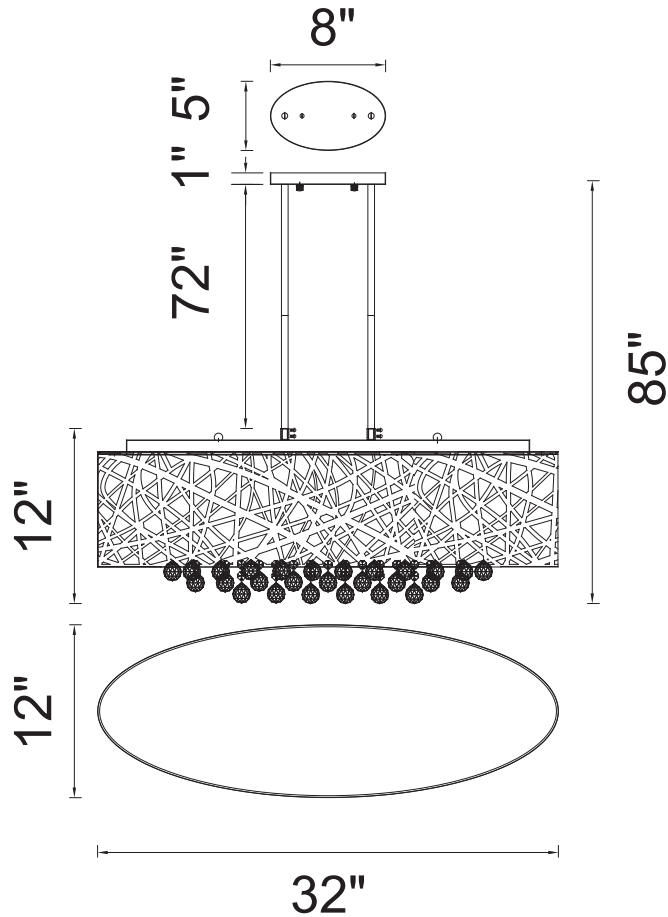

PROJECT: _____
 FIXTURE TYPE: _____
 LOCATION: _____
 CONTACT/PHONE: _____

Item	5008P32ST-O
Collection	ETERNITY
Finish	Stainless Steel
Glass	-----
Crystal	Clear
Input	120V AC,60HZ,AC

Shade	-----
Length/Dia.	32"
Width/Ext.	12"
Height	12"
Maximum	85"
Lumens	-----

Light Source	G9
Bulb Info.	8×40W
Included	-----
Dimmable	Yes
Color	-----
Weight	