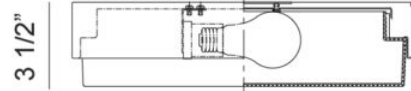

Ø14 1/2"

M13203AG

SPECIFICATION SHEET

Finish	Aged Gold Brass
Shade	White Glass
Shade Dimension	Ø13 3/4" x 1 1/4"H
Dimension	Ø14 1/2" x 3 1/2"H
Lamping	3 x 10W LED Medium Base-E26 120V
Location	Dry
Warranty	1 year fixture warranty