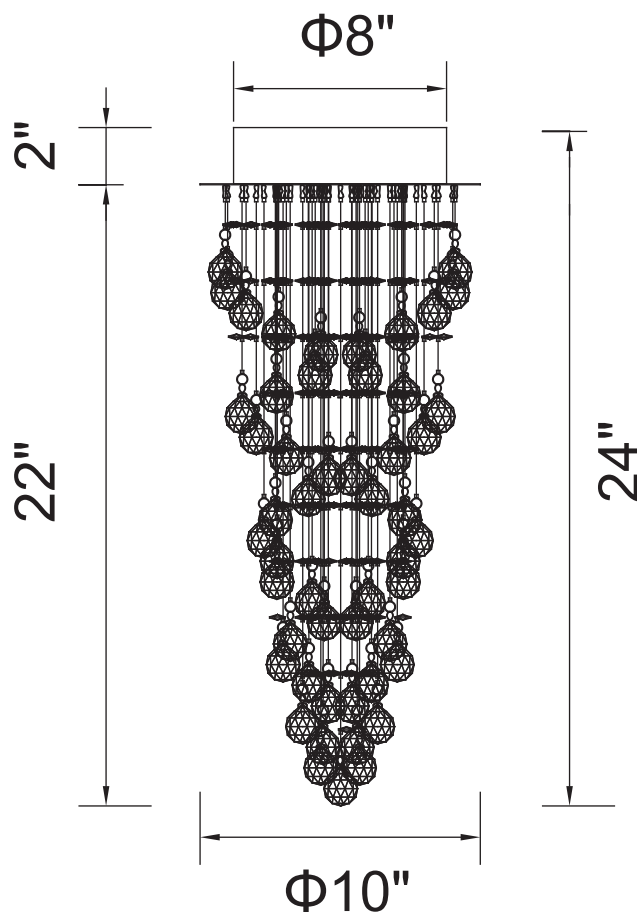

PROJECT: _____

FIXTURE TYPE: _____

LOCATION: _____

CONTACT/PHONE: _____

Item	6606C10C
Collection	DOUBLE SPIRAL
Finish	Chrome
Glass	-----
Crystal	Clear
Input	120V AC,60HZ,AC

Shade	-----
Length/Dia.	10"
Width/Ext.	-----
Height	24"
Maximum	-----
Lumens	-----

Light Source	GU10
Bulb Info.	2×35W
Included	-----
Dimmable	Yes
Color	-----
Weight	