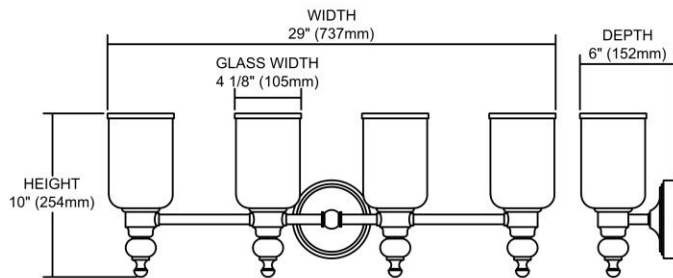

LED

ITEM #:	11593/4-LED
UPC	748119072845
Description	Bristol 4-Light Vanity Lamp in Oil Rubbed Bronze with Opal White Blown Glass - Includes LED Bulbs
Finish	Oil Rubbed Bronze
Materials	Glass, Metal
Brand	ELK Lighting
Collection	Bristol
Category	Indoor Lighting
Type	Vanity Light

ITEM DIMENSIONS				RATINGS & SPECIFICATIONS				
Width	29 inches			Safety Rating	N/A		Certification	N/A
Depth	6 inches			ADA Compliant	N/A		Voltage	N/A
Height	10 inches			BULBS / SOCKETS				
Weight	7 pounds			Quantity	4	Wattage	9.5 watts	
ADDITIONAL DIMENSIONS				Included	Yes		Type	A19 LED (E26 Medium Base)
Backplate / Canopy	N/A			Other	N/A			
HCWO	N/A			CHAIN / CORD INFORMATION				
Min. Extension	N/A			Chain	N/A		Cord	N/A
Max. Extension	N/A			SHADE / GLASS DETAILS				
OVERALL HEIGHT				Shade/Glass Description	Opal White Blown Glass			
Min.	N/A		Max.	N/A				
EXTENSION ROD(S)				Width	N/A		Height	N/A
N/A				Width at Top	N/A		Width at Bottom	N/A