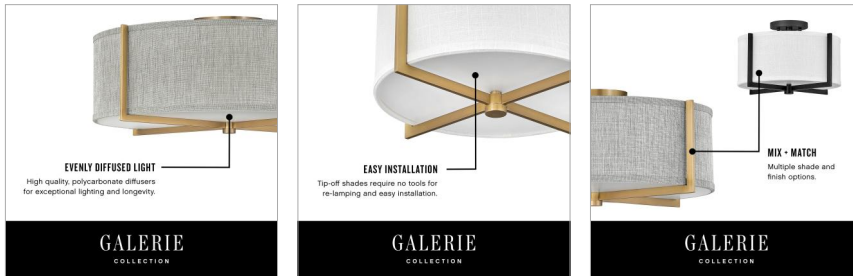

GALERIE

COLLECTION

AXIS HEATHERED GRAY

41707BK

MEDIUM SEMI-FLUSH MOUNT

Creativity meets practicality in Axis. Featuring a classic crossed-stem design, its shade comes in Off White Linen or Heather Gray Linen, complemented by a Black or Heritage Brass finish.

DETAILS	
FINISH:	Black
MATERIAL:	Steel
SHADE:	Heathered Gray Linen
DIMMABLE:	YES, WITH DIMMABLE LAMP (NOT INCLUDED)

DIMENSIONS	
WIDTH:	19.5"
HEIGHT:	8.8"
WEIGHT:	5.1lb

LIGHT SOURCE	
LIGHT SOURCE:	Socketed
WATTAGE:	3-14w Med. LED, 25w Equiv.
VOLTAGE:	120v

MOUNTING	
CANOPY:	4.75" Dia.

SHIPPING	
CARTON LENGTH:	22
CARTON WIDTH:	22
CARTON HEIGHT:	20.5
CARTON WEIGHT:	13.5

PRODUCT DETAILS:

- Merging modern and classic elements, the Galerie collection offers a selection of LED ceiling and sconce fixtures with unique details that effortlessly balance a variety of spaces with form and function. The complementary contours, materials and finishes allow each silhouette to be used in unison or easily combined with other Galerie pieces.
- Suitable for use in dry (indoor) locations as defined by NEC and CEC. Meets United States UL Underwriters Laboratories & CSA Canadian Standards Association Product Safety Standards.
- Merging the best of traditional and modern elements with a sophisticated and streamlined look
- Diffusers are made of high transmittance, high diffusion, color stable LDA-filled polycarbonate to maximize delivered lumens