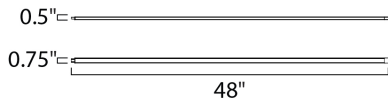

PRODUCT DESCRIPTION

Narrow Aluminum channels of LED are easily concealed in an economical way to tackle your task lighting. Installation is simple with an adjustable bracket that allows you to direct the light to where you need it, and a simple plug-in or hard wire power supply. Available in lengths from 6" to 48" and varies accessories, Slim Stick is the easy solution for your task lighting installation.

MEASUREMENTS

DIMENSION : 48" L x 0.75" W x 0.5" H
 HANGING WEIGHT : 0.8 lb

LAMPING

INPUT VOLTAGE : 24V
 LUMENS : 1,560 Rated (1,400 Del.)
 BULB : 1 x 20W LED PCB Integrated , 20W Total
 BULB INCLUDED : (Integrated)
 DIMMABLE : Triac CL
 CRI : 90+ CRI
 COLOR_TEMP : 3000K