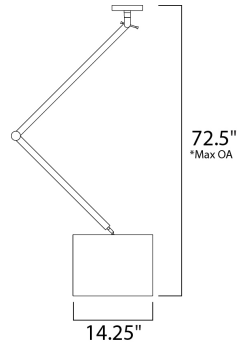

*max overall height

MEASUREMENTS

DIMENSION : 63" L x 14.25" W x 35.5" H
 MAX OAH : 72.5" OAH
 HANGING WEIGHT : 7.28 lb

LAMPING

INPUT VOLTAGE : 120V
 LUMENS : 1,120 Rated
 BULB : 1 x 16W LED E26 Medium , 16W Total
 BULB INCLUDED : (Included)
 DIMMABLE : Electronic Low Voltage (ELV)
 CRI : 90+ CRI
 COLOR_TEMP : 3000K