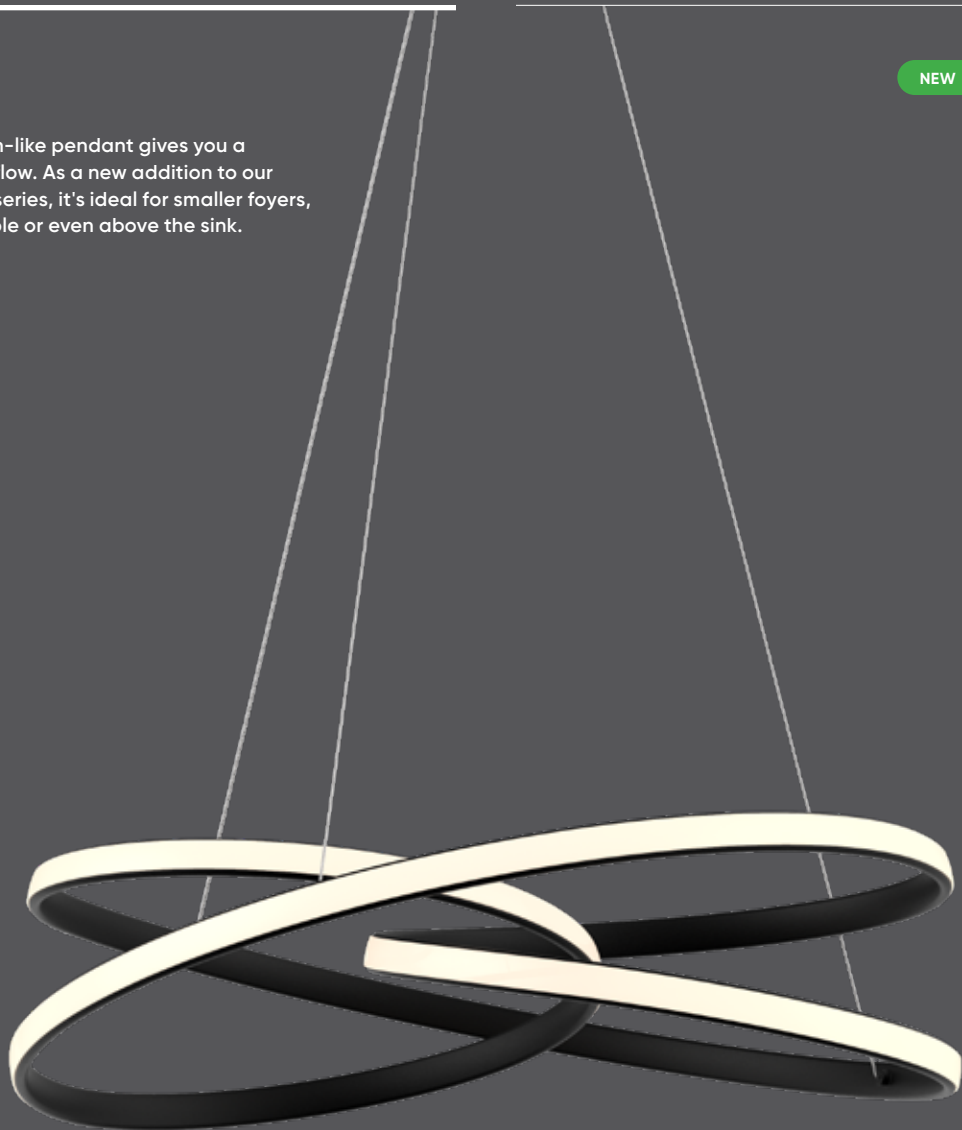

Twist

This smaller ribbon-like pendant gives you a continuous warm glow. As a new addition to our popular pendant series, it's ideal for smaller foyers, over a console table or even above the sink.

NEW

Model	Size	Watts	Delivered lumens	CRI	Color °T	Voltage
TWPS	20.5"	30 W	1800 lm	85	3000 K	120 V

Specifications

Over 50,000 hours of service life
 Adjustable height up to 10 feet
 Frosted lens
 Integrated dimmable driver
 Suitable for dry locations
 Canopy mount on 4" octagon junction box
 Refer to website for dimmer compatibility
 5-year warranty