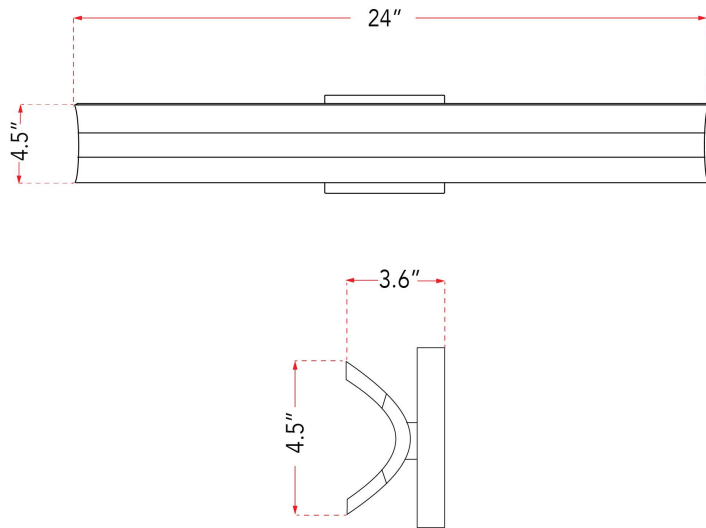

ABRA MODEL 20077WV-CH **Curved Acrylic Twin Bar Vanity**
FAMILY NAME Eros **UPC** 00810035191617

FIXTURE MATERIAL				FIXTURE DIMENSIONS IN INCHES										
Frame Material	Finishes Available	Diffuser Type	Diffuser Finish	Diameter	Height	o.a.h	Width	Length	Ext	Weight	ADA	Location	Rating	Compliance
Steel	BN-Brushed Nickel CH-Chrome	Acrylic	white		4.5	4.5		24	3.6			Wall Mount only	Damp Location	cETLus
LAMPING										Compatible Dimmers		Junction Box Type		SUPPLIED
Lamp Type	Lamp qty	Wattage	Max Wattage	Base	Kelvin	CRI	Initial Lumen's	Delivered Lumen's	Voltage			Standard 4 x 4 Octagon Box		
LED	2	14.5w	29w	Solid State Module	3000k	90+	2465	1726 estimated	120v					
SPECIAL NOTES														