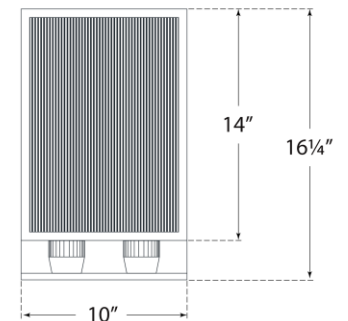

TEAR SHEET

York 16" Double Box Outdoor Sconce

Item # BBL 2187SB-CRB

Designer: Barbara Barry

Height: 16.25"

Width: 10"

Extension: 5"

Backplate: 10" x 16.25" Rectangle

Finishes: BZ, SB

Glass Options: CRB

Socket: 2 - E26 Keyless

Wattage: 2 - 8 LED T9

Weight: 14 Pounds

Note: UL Only

Top View

Side View