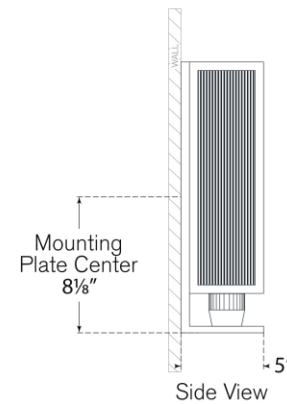

TEAR SHEET

York 16" Double Box Outdoor Sconce

Item # BBL 2187SB-CRB

Designer: Barbara Barry

Height: 16.25"

Width: 10"

Extension: 5"

Backplate: 10" x 16.25" Rectangle

Finishes: BZ, SB

Glass Options: CRB

Socket: 2 - E26 Keyless

Wattage: 2 - 8 LED T9

Weight: 14 Pounds

Note: UL Only

Top View

Side View

Front View