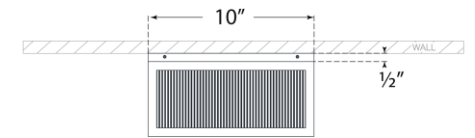

TEAR SHEET

York 16" Double Box Outdoor Sconce

Item # BBL 2187SB-CRB

Designer: Barbara Barry

Height: 16.25"

Width: 10"

Extension: 5"

Backplate: 10" x 16.25" Rectangle

Finishes: BZ, SB

Glass Options: CRB

Socket: 2 - E26 Keyless

Wattage: 2 - 8 LED T9

Weight: 14 Pounds

Note: UL Only

Top View

Side View