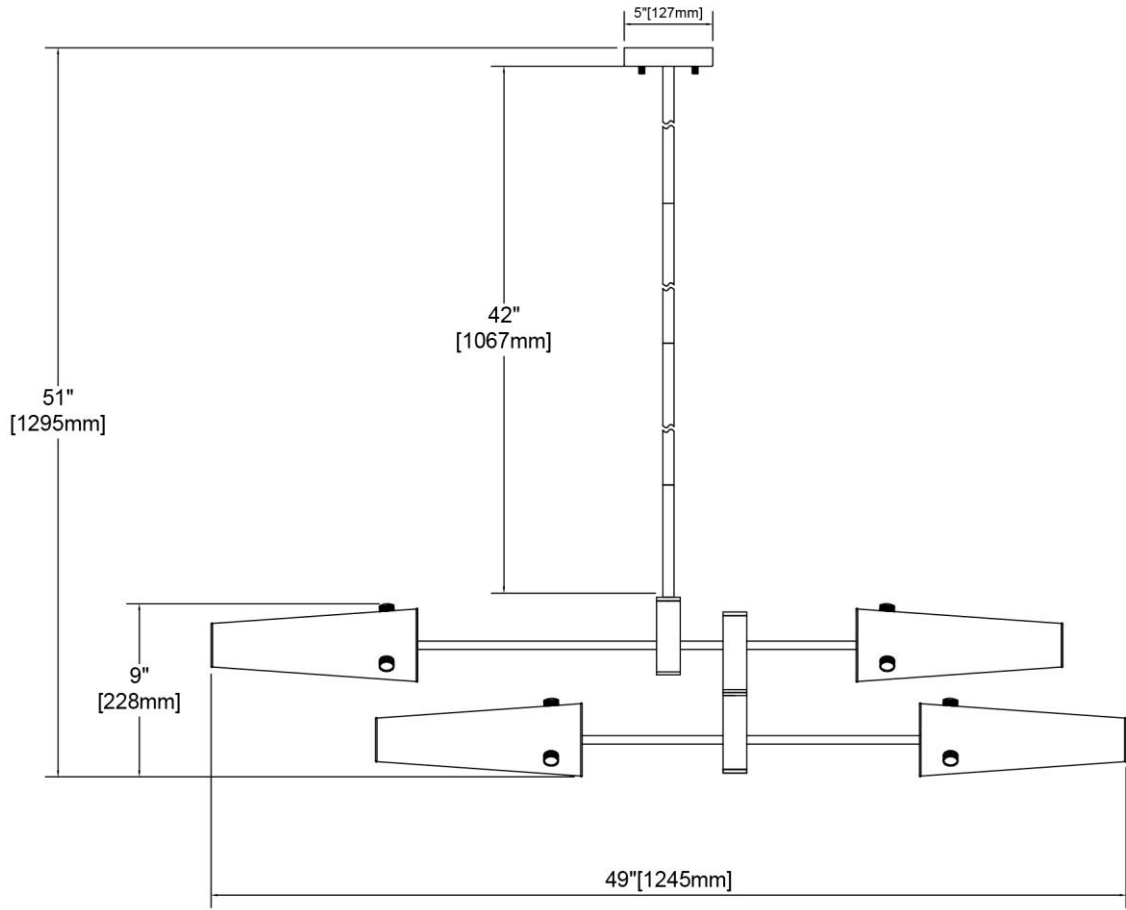

ITEM DIMENSIONS

Width	49 inches
Depth	49 inches
Height	9 inches
Weight	7 pounds

RATINGS & SPECIFICATIONS

Safety Rating	ETL	Certification	Dry locations
ADA Compliant	N/A	Voltage	120 volts

ADDITIONAL DIMENSIONS

Backplate / Canopy	5 diameter
HCWO	N/A
Min. Extension	N/A
Max. Extension	N/A

BULBS / SOCKETS

Quantity	4	Wattage	60 watts
Included	No	Type	Torpedo (E12 Candelabra Base)
Other	N/A		

CHAIN / CORD INFORMATION

Chain	N/A	Cord	144 inches
--------------	-----	-------------	------------

SHADE / GLASS DETAILS

OVERALL HEIGHT

Min.	15 inches	Max.	51 inches
-------------	-----------	-------------	-----------

Shade/Glass Description	Clear Glass
--------------------------------	-------------

EXTENSION ROD(S)

Rods: 1-6, 3-12

Width	4 inches	Height	11 inches
Width at Top	N/A	Width at Bottom	N/A

Rev. 12/12/2019