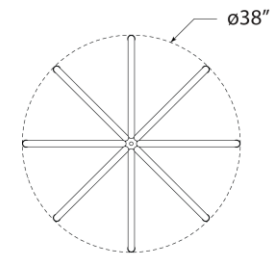

TEAR SHEET

Rousseau Medium Chandelier

Item # KW 5581PN-SG

Designer: Kelly Wearstler

O/A Height: 72.5"

Fixture Height: 32"

Min. Custom Height: 41.5"

Width: 38"

Canopy: 5" Round

Finishes: AB, BZ, PN

Glass Options: EC, SG

Socket: Dedicated LED

Wattage: 35w (2800lm)

Weight: 39 Pounds

Note: Custom Height Available

Bottom View