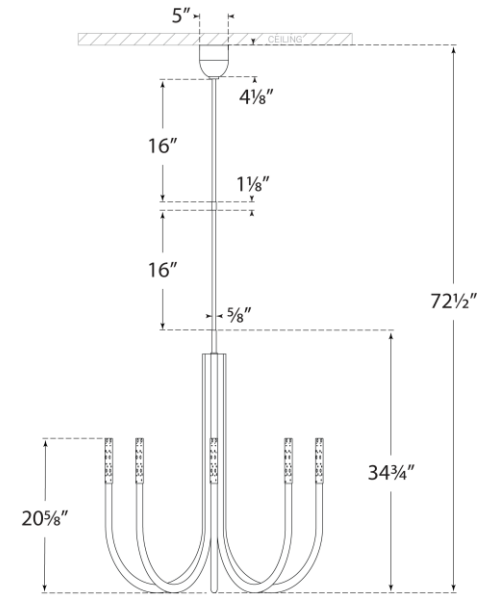

TEAR SHEET

Rousseau Medium Chandelier

Item # KW 5581PN-SG

Designer: Kelly Wearstler

O/A Height: 72.5"

Fixture Height: 32"

Min. Custom Height: 41.5"

Width: 38"

Canopy: 5" Round

Finishes: AB, BZ, PN

Glass Options: EC, SG

Socket: Dedicated LED

Wattage: 35w (2800lm)

Weight: 39 Pounds

Note: Custom Height Available

Bottom View