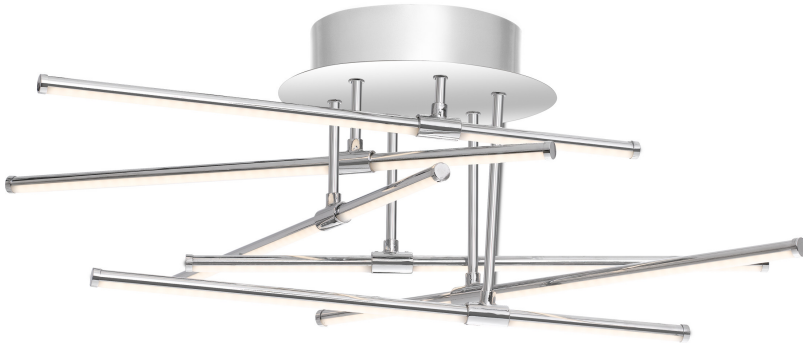

PCLS1722C

Lightshow Semi-Flush Mount
Polished Chrome

QUOIZEL
LIGHTING

DIMENSIONS

Dimensions: 22.25" W x 8.50" H x 22.25" D

Canopy Dimensions: 5.75"W x 5.75"D

Weight: 3.40 lbs

DETAILS

Material: Steel

LAMPING

Light Source: Integrated LED

PHOTOMETRICS

LED

Lumens: 2200

LED Total Watts: 24

Color Rendering: 90

Color Temperature: Warm (3000K)

ELECTRICAL

Dimmable: Yes

Dimmable To: 10%

Dimmer Type: ELV

Voltage: 120v

Wire Length: 0.5'

INSTALLATION

Location Rating: Damp

Sloped Ceiling Compatible: No