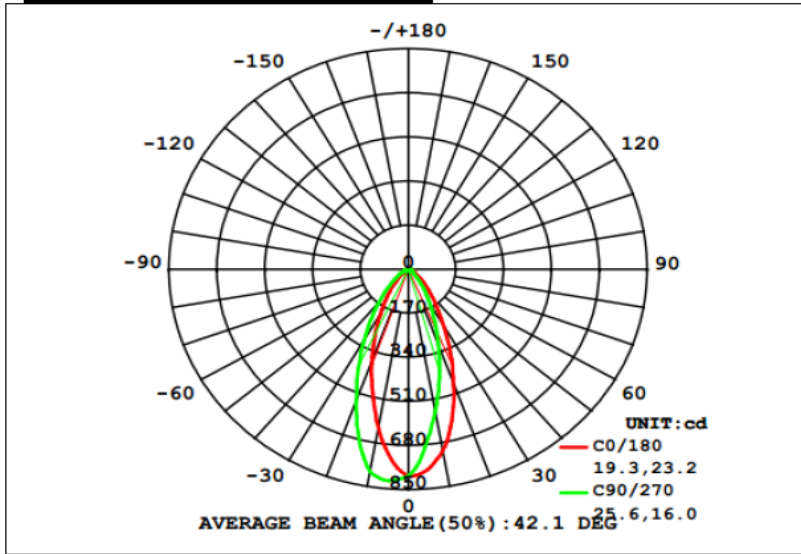

GU10LED101

6.5W LED GU10 BULB

Goniophotometer Test (30K)

Zonal Flux Diagram:

Zonal Lumen Summary		
Zone	Lumens	% Luminaire
0-30	370.4	63.3%
0-40	473.1	80.8%
0-60	557.6	95.2%
60-90	25.9	4.4%
70-100	14.4	2.5%
90-120	2.0	0.3%
0-90	583.5	99.6%
90-180	2.1	0.4%
0-180	585.5	100%

Lumens Per Zone					
Zone	Lumens	% Total	Zone	Lumens	% Total
0-10	69.2	11.8%	90-100	1.8	0.3%
10-20	152.9	26.1%	100-110	0.2	0%
20-30	148.3	25.3%	110-120	0.0	0%
30-40	102.8	17.6%	120-130	0.0	0%
40-50	57.3	9.8%	130-140	0.0	0%
50-60	27.2	4.6%	140-150	0.0	0%
60-70	13.3	2.3%	150-160	0.0	0%
70-80	7.7	1.3%	160-170	0.0	0%
80-90	4.9	0.8%	170-180	0.0	0%

Dimmer Types

Brand	Model#
LUTRON	PD-3PCL
LUTRON	DVCL-153PR-WH
LUTRON	CTCL-153PDH-WH-C
LUTRON	SCL-153P
LEVITON	752-DSM10
LUTRON	TTCL-100