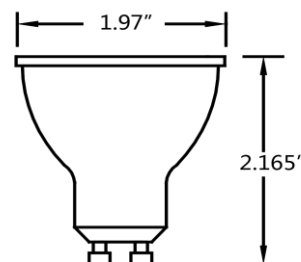

Construction

- Thermal plastics with metal housing
- Electroplated Base
- Integrated driver

Installation

- Directly replace a 60W GU10 halogen lamp.
- Suitable for dry locations.
- 120V,60Hz input.

Specifications

Category	Light Bulb	Inner Package Length (Inch)	6.46
Bulb Shape	GU10	Inner Package Width (Inch)	4.33
Bulb Base Type	GU10	Inner Package Height (Inch)	2.52
Bulb Base Finish	White	Inner Package Weight Per Unit (Lbs)	0.121
Color Temperature	3000K	Inner Package Quantity	6
Beam Angle	40°	Carton Package Length (Inch)	
Finish	White	Carton Package Width (Inch)	
CRI	80	Carton Package Height (Inch)	
Average Life (Hours)	25000	Carton Package Weight Per Unit (Lbs)	
Estimated Yearly Energy Cost (11 ¢ /Kwh)	0.78	Carton Quantity	
Life Based On 3Hrs/Day (Years)	22.83	Lamp Type	LED
Product Length (Inch)	N/A	Dry/Wet/Damp	damp
Product Width (Inch)	Φ1.97"	Energy Star	NO
Product Height (Inch)	2.13"	Power Factor	0.7
Product Extension (Inch)	N/A	Current	75mA
Product Weight Per Unit (Lbs)	0.0723	Lumen/Watt	80
Dimmable	YES	Warranty (Year)	3
Watts	6.5W	DLC (Yes/No)	No
Watt Equivalent	60W	Input Voltage	120V
Lumens	520	Housing Material	Aluminum alloy+High thermal conductive plastic
Certification (UL/FCC/RoHS)	UL/FCC/ROHS	Lens	Polycarbonate
Individual Box Length (Inch)	2.007874016	Led Type	sanan
Individual Box Width (Inch)	2.007874016		
Individual Box Height (Inch)	2.17		
Individual Box Weight Per Unit (Lbs)	0.16		