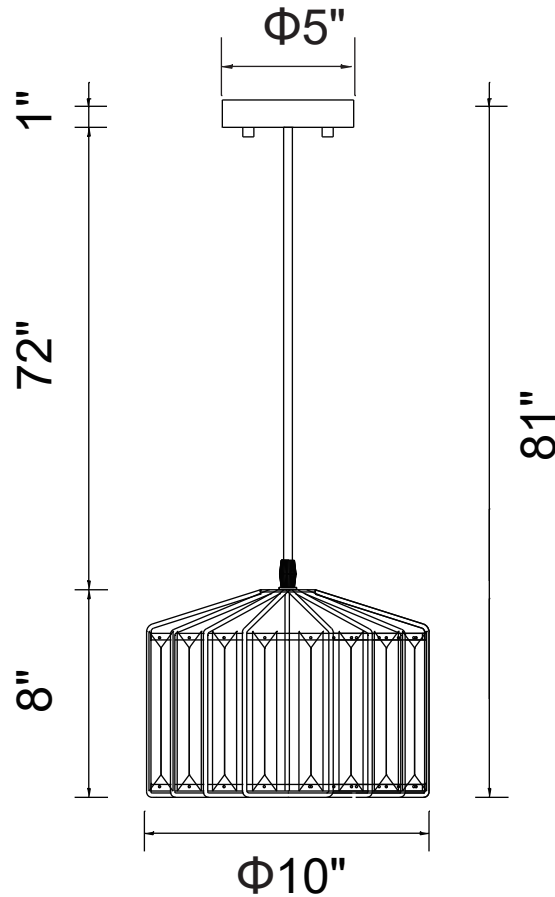

PROJECT: _____

FIXTURE TYPE: _____

LOCATION: _____

CONTACT/PHONE: _____

Item	9942P10-1-101-C
Collection	ALETHIA
Finish	Black
Glass	-----
Crystal	Clear
Input	120V AC,60HZ,AC

Shade	-----
Length/Dia.	10"
Width/Ext.	-----
Height	8"
Maximum	81"
Lumens	-----

Light Source	E26
Bulb Info.	1×60W
Included	-----
Dimmable	Yes
Color	-----
Weight	