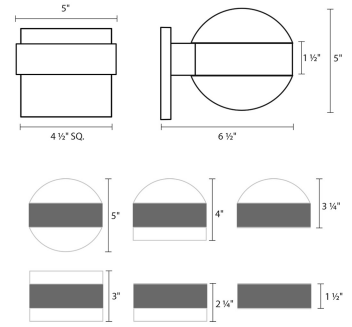

Project:

REALS Up/Down LED Sconce Spec Sheet

SKU: 7302.DL.DL.72-WL Learn more at:
<https://sonnemanlight.com/realS-up-2fdown-led-sconce>

Description: Consider the possibilities of the nearly unlimited opportunities to configure REALS sconces, with lenses and caps, for a variety of LED illuminating possibilities. Also available as a [Downlight Sconce](#), [Surface Mount](#), [Bollard](#), and [Double Bollard](#).

Type #:

Dimensions

Height:	5"
Width:	5"
Extends:	6.5"
Minimum Extension:	6.5"
Maximum Extension:	6.5"
Canopy/Backplate/Base Width:	4.5
Canopy/Backplate/Base Depth:	0.5
Canopy/Backplate/Base Height:	4.5

Electrical Specs

Installation

Installation:	Licensed electrician required
Installation Orientation:	Vertical

Shipping

Carton 1 L x W x H:	9" X 10" X 9"
Carton 1 Gross Weight:	5 LBS
Fixture Weight:	3

Shade

Lens Type:	Dome Lenses
Shade 1 Material:	Frosted White Polycarbonate
Shade 2 Material:	Frosted White Polycarbonate