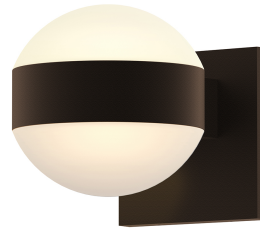

Project:

REALS Up/Down LED Sconce Spec Sheet

SKU: 7302.DL.DL.72-WL Learn more at:
<https://sonnemanlight.com/realS-up-2fdown-led-sconce>

Description: Consider the possibilities of the nearly unlimited opportunities to configure REALS sconces, with lenses and caps, for a variety of LED illuminating possibilities. Also available as a [Downlight Sconce](#), [Surface Mount](#), [Bollard](#), and [Double Bollard](#).

Type #:

Dimensions

Height:	5"
Width:	5"
Extends:	6.5"
Minimum Extension:	6.5"
Maximum Extension:	6.5"
Canopy/Backplate/Base Width:	4.5
Canopy/Backplate/Base Depth:	0.5
Canopy/Backplate/Base Height:	4.5

Electrical Specs

Installation

Installation:	Licensed electrician required
Installation Orientation:	Vertical

Shipping

Carton 1 L x W x H:	9" X 10" X 9"
Carton 1 Gross Weight:	5 LBS
Fixture Weight:	3

Shade

Lens Type:	Dome Lenses
Shade 1 Material:	Frosted White Polycarbonate
Shade 2 Material:	Frosted White Polycarbonate

Available Finishes

Available Finishes: Textured Bronze (.72), Textured Gray (.74), Textured White (.98)

General Listings

Features:	Wet Rated
Certification:	C-ETL-US
Color/Finish:	Textured Bronze (.72)
Dark Sky Friendly:	N