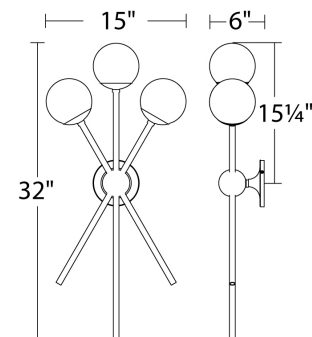

FEATURES

- Easy to assemble design with quick wiring connector
- Driver installed within the Junction Box, driver dimension: 2.76" x 1.26" x 1.18"
- 5 year warranty

SPECIFICATIONS

Color Temp:	3000K
Input:	120 VAC, 120-277 VAC, 50/60Hz
CRI:	90
Dimming:	ELV: 100 - 10%
Rated Life:	50000 Hours
Standards:	ETL, cETL, Title 24 JA8-2016 Compliant Damp Location Listed
Construction:	Steel body with mouth-blown opal glass shade

REPLACEMENT PARTS

RPL-GLA-93805 - Glass
RPL-DRV-35013 - Driver for WS-93803

FINISHES

Black

LINE DRAWING

WS-93803