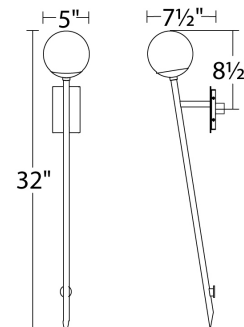

FEATURES

- Easy to assemble design with quick wiring connector
- Driver installed within the Junction Box, driver dimension: 2.76" x 1.26" x 1.18"
- 5 year warranty

SPECIFICATIONS

Color Temp:	3000K
Input:	120 VAC, 120-277 VAC, 50/60Hz
CRI:	90
Dimming:	ELV: 100 - 10%
Rated Life:	50000 Hours
Standards:	ETL, cETL, Title 24 JA8-2016 Compliant Damp Location Listed
Construction:	Steel body with mouth-blown opal glass shade

REPLACEMENT PARTS

RPL-GLA-93805 - Glass
RPL-DRV-15006 - Driver for WS-93801

FINISHES

Black

LINE DRAWING

WS-93801

Fixture Type: _____

Catalog Number: _____