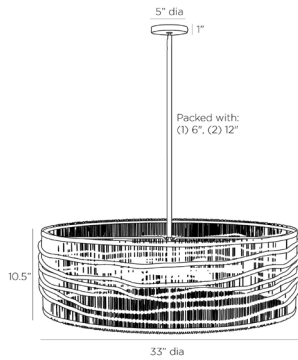

ARTERIOS

MILA CHANDELIER

DMS01
H: 14.5 IN, Dia: 33.00 IN
Natural Coconut
Contract Suitable As Is

Brimming with casual elegance, the Mila is fashioned in a drum shade crafted of natural coco midrib and decorated with strands of natural wood beads that organically encircle the shade. The artisanal chandelier suspends from a pipe and canopy in antique brass steel. Finish will vary.

APPEARANCE

Material	Coconut, Steel, Wood
Material Type	Midrib
Finish	Antique Brass, Natural
Finish Will Vary	true
Top Coat/Sealant	false

DIMENSIONS

Chandelier	H: 10.5 IN, Dia: 33.00 IN
Minimum Hanging Height	14.5 IN
Maximum Hanging Height	44.5 IN
Canopy	H: 1 IN, Dia: 5.00 IN

WIRING

Rating	Indoor Only
Cord	10 FT, Black/White, SVT
Socket	6, Type B- E12
Photographed Bulb	3" Clear Globe Bulb
Maximum Watt	40
Voltage	110-120 V

CERTIFICATIONS

Certifications	Mexico Australia, European Union, United Arab Emirates, United States, Canada
----------------	--

COMPLIANCY

UL/ETL	Yes
CB	Yes
RoHS	true

SHIPPING

Product Weight	11 LBS
Gross Weight 1	11 LBS
Gross Weight 2	0 LBS
Shipping Box 1	H: 35 IN, L: 35 IN, W: 13.2 IN
Shipping Box 2	H: 0 IN, L: 0 IN, W: 0 IN

REPLACEMENT PARTS