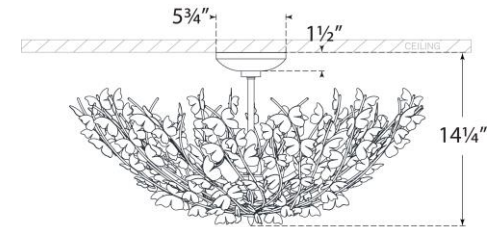

TEAR SHEET

Farfalle Large Semi-Flush Mount

Item # JN 4405G

Designer: Julie Neill

Height: 14.25"

Width: 30"

Canopy: 5.75" Round

Finishes: BSL, G

Socket: 8 - E12 Candelabra

Wattage: 8 - 5.5 LED C11

Weight: 13 Pounds

Side View

Top View