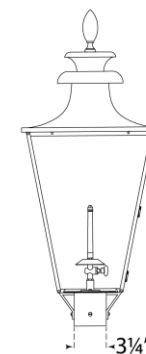

## Albermarle Gas Post Light

Item # CHO 7430SC-CG

Designer: Chapman & Myers

Height: 29.5"

Width: 14.25"

Finishes: BLK, SC

Glass Options: CG

Single Burner

Top View

Side View

Front View

Gas light fixture supplied with 3/16" copper gas line and 3/16" x 1/4" gas line adaptor