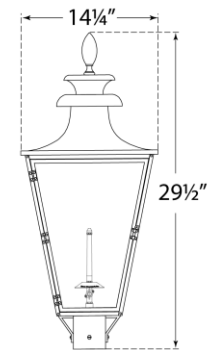

## Albermarle Gas Post Light

Item # CHO 7430SC-CG

Designer: Chapman & Myers

Height: 29.5"

Width: 14.25"

Finishes: BLK, SC

Glass Options: CG

Single Burner

Top View

Side View

Front View

Gas light fixture supplied with 3/16" copper gas line and 3/16" x 1/4" gas line adaptor