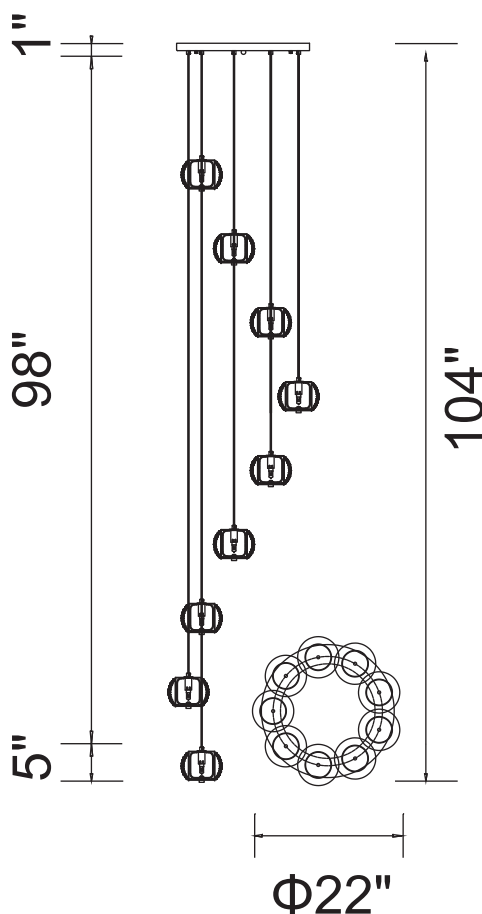

PROJECT: \_\_\_\_\_  
 FIXTURE TYPE: \_\_\_\_\_  
 LOCATION: \_\_\_\_\_  
 CONTACT/PHONE: \_\_\_\_\_

Item	5476P20C-9
Collection	TIFFANY
Finish	Chrome
Glass	-----
Crystal	Clear
Input	120V AC,60HZ,AC

Shade	-----
Length/Dia.	22"
Width/Ext.	-----
Height	5"
Maximum	104"
Lumens	-----

Light Source	G9
Bulb Info.	9x40W
Included	-----
Dimmable	Yes
Color	-----
Weight	