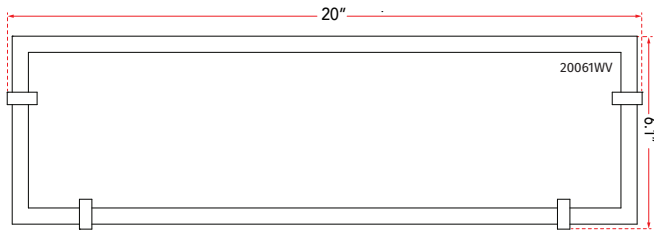

ABRA MODEL **20061WV-CH**

20" Frosted Flat Panel Glass Vanity-Wall Fixture with High Output Dimmable LED

FAMILY NAME **Matrix**

UPC **00858083007290**

Side Elevation

FIXTURE MATERIAL				FIXTURE DIMENSIONS IN INCHES										
Frame Material	Finishes Available	Diffuser Type	Diffuser Finish	Diameter	Height	o.a.h	Width	Length	Ext	Weight	ADA	Location	Rating	Compliance
Metal	CH-Chrome	Glass	Opal		6.1	6.1		20	1.6	5.5	Compliant	Wall Mount only	Damp Location	cETLus
LAMPING										Compatible Dimmers		Junction Box Type		SUPPLIED
Lamp Type	Lamp qty	Wattage	Max Wattage	Base	Kelvin	CRI	Initial Lumen's	Delivered Lumen's	Voltage			Standard 4 x 4 Octagon Box		
LED	1	32w	32w	Solid State Module	3000k	90+	2720	1904 estimated	120v					
SPECIAL NOTES														