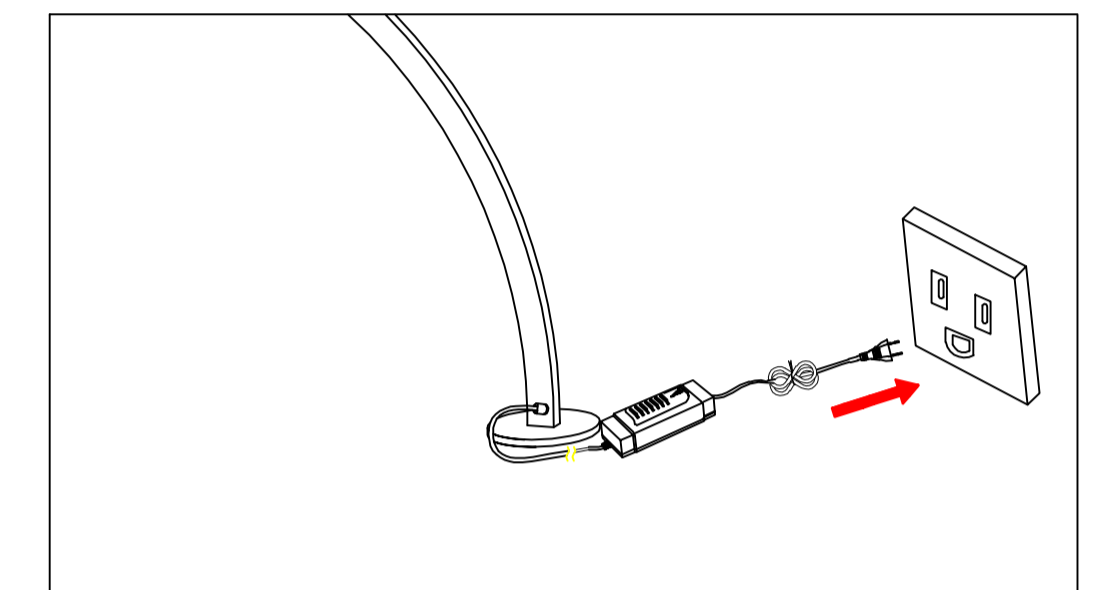

Contemporary Lighting

PRODUCT NAME : Arc
ITEM NUMBER: E20246-BBK

Please consult your electrician for hanging fixture and wiring.

Bulbs (Integrated): LED 28.5W

MADE IN CHINA
Page 1 of (2)

IMPORTANT: Turn off the power at the main fuse or circuit breaker box before starting installation

Locate all hardware & components before discarding packaging

1.)

Step 1: put the electric plug into the socket.

2.)

Step 2: slide left and right dimmable.

Cleaning & Care:
Clean with soft cloth and a mild detergent.
Do not use abrasive cleaner.