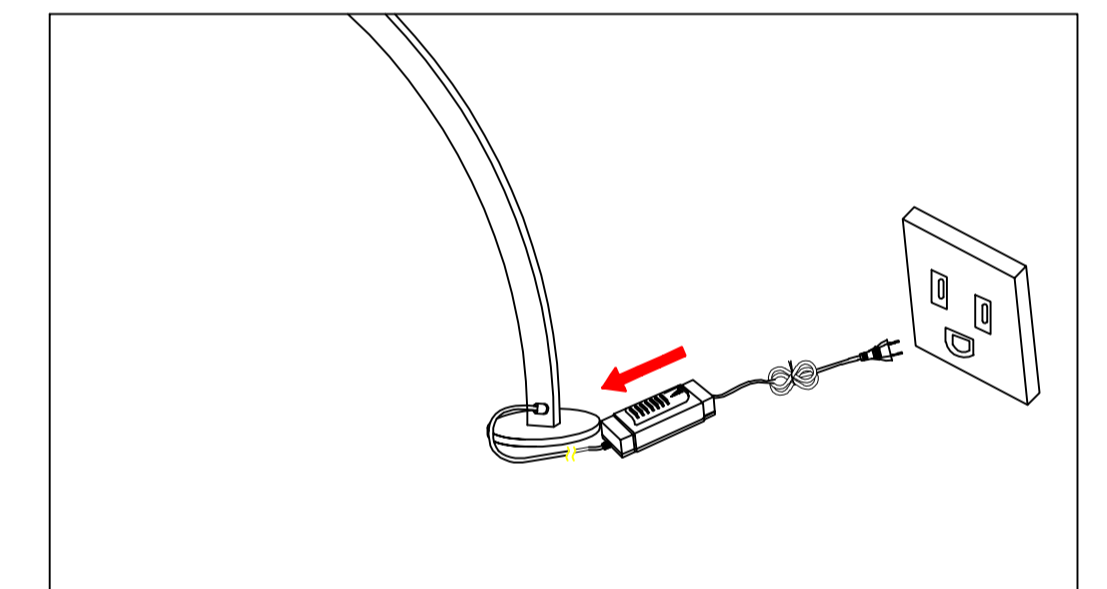

Contemporary Lighting

PRODUCT NAME : Arc
ITEM NUMBER: E20246-BBK

Please consult your electrician for hanging fixture and wiring.

Bulbs (Integrated): LED 28.5W

MADE IN CHINA
Page 1 of (2)

IMPORTANT: Turn off the power at the main fuse or circuit breaker box before starting installation

Locate all hardware & components before discarding packaging

1.)

Step 1: put the electric plug into the socket.

2.)

Step 2: slide left and right dimmable.

Cleaning & Care:
Clean with soft cloth and a mild detergent.
Do not use abrasive cleaner.