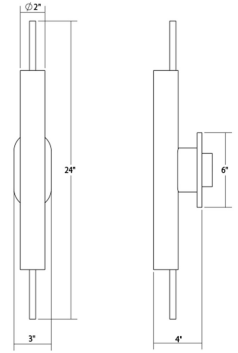

Project:

Piccolo Encore LED Sconce Spec Sheet

SKU: 3842.25 Learn more at:
<https://sonnemanlight.com/piccolo-encore-led-sconce>

Description: **Rescaled, resized, and reenergized with LED illumination** in a reduced, more minimal form, New Edge LED bath bars are a perfectly proportioned, powerful rendition of a classically successful bath and sconce design.

Type #:

Dimensions

Height:	24"
Width:	2"
Extends:	4"
Minimum Extension:	4"
Maximum Extension:	4"
Canopy/Backplate/Base Width:	3
Canopy/Backplate/Base Depth:	0.5
Canopy/Backplate/Base Height:	6

Electrical Specs

Installation

Installation:	Licensed electrician required
Installation Orientation:	Any Orientation

Shipping

Carton 1 L x W x H:	27" X 7" X 7"
Carton 1 Gross Weight:	4 LBS

Shade

Shade 1 Material:	White Etched Cased Glass
-------------------	--------------------------