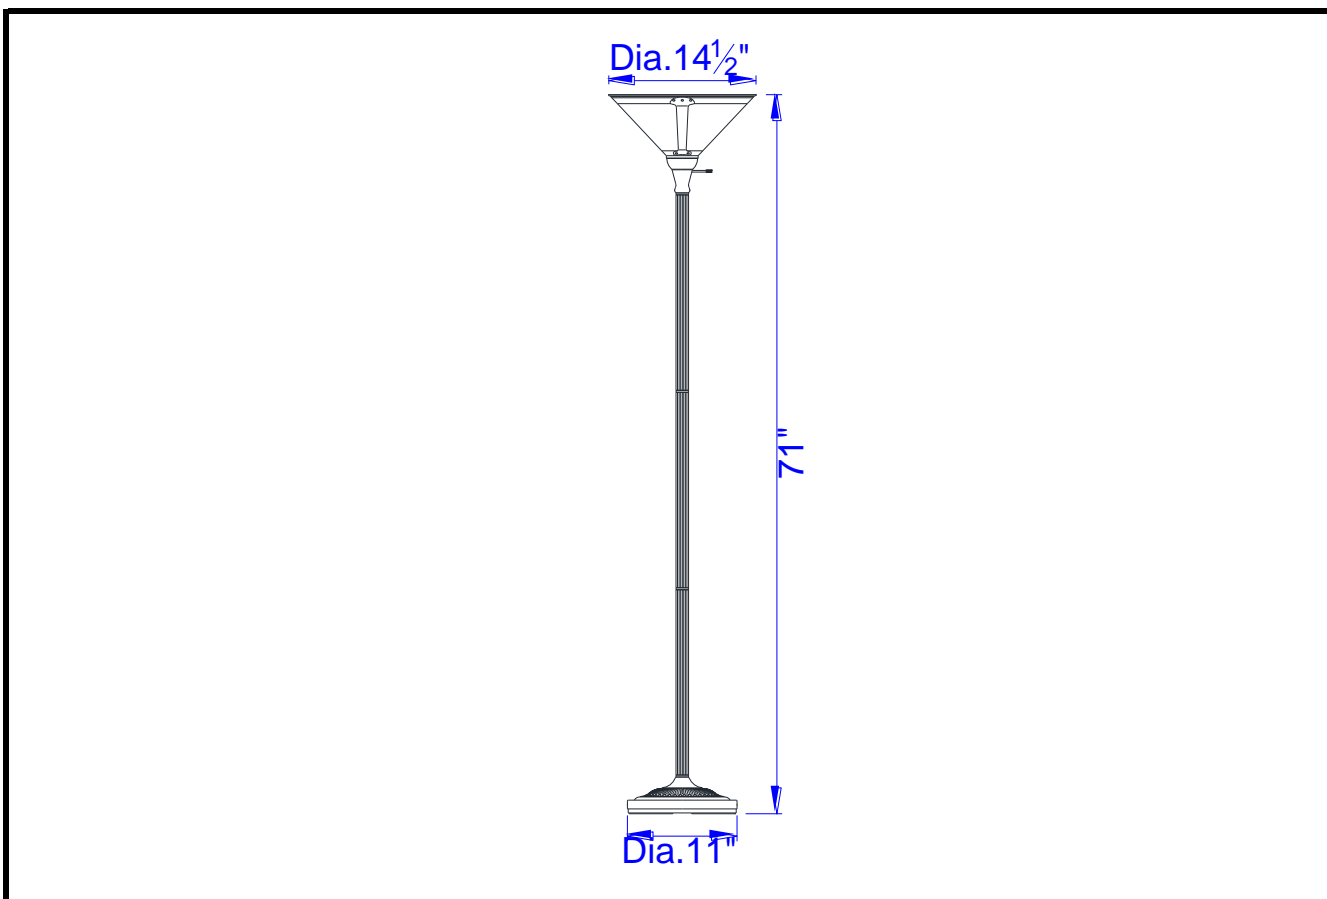

Project: \_\_\_\_\_

Catalog No.: \_\_\_\_\_

Lamp/Wattage: \_\_\_\_\_

- Model No:** BO-469
- Description:** Torchiere with Mica Shade
- Material:** Mica/Metal
- Finish :** Rust
- Height:** 71"
- Base Width:** Dia. 11"
- Wattage :** 150W
- Socket :** Medium Base (E27)
- Switch:** 3-way
- Bulb:** Incandescent, CFL
- Wire Length:** 6'
- Wire Color:** Brown
- Shade No:**
- Material:** Mica
- Shade size:** Dia. 14 1/2"