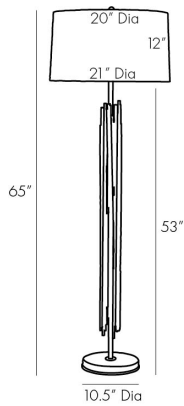

ARTERIOS

PRESCOTT FLOOR LAMP

76007-421
 H: 65 IN, Dia: 21.00 IN
 Gold Leaf
 Contract Suitable As Is

Individual iron rods are welded together and hand finished with gold leaf to create this posh yet practical floor lamp. The leafed rods seem to chaotically cascade its circular white marble base in a duel of mixed materials that adds an elevated element to the space it occupies. Topped with a white linen drum shade with white cotton lining and an acrylic sphere finial. Finish and Marble will vary.

APPEARANCE

	White
Material	Cotton, Iron, Linen, Marble
Finish	Gold Leaf, White
Finish Will Vary	true
Top Coat/Sealant	true
Finial Description	Glass Sphere with Antique Brass Base
Finial Dimension	2" x 1"

DIMENSIONS

Shade	Top: 20.00 IN, Dia: 21.00 IN, Side: 12 IN
Body	H: 53 IN, Dia: 10.50 IN
Base	H: 1.5 IN
Foot Print	Dia: 10.50 IN
Harp	10 IN

WIRING

Rating	Indoor Only
Tilt Test	10 Degrees - AU
Cord	12 FT, Back of Lamp Base, Clear/Silver, SPT-2
Socket	1, Black, Type A - E26
Switch	3-Way Rotary, At Socket
Maximum Watt	150
Voltage	110-120 V