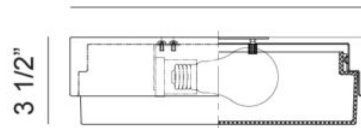

Ø12"

3 1/2"

M13202CH

SPECIFICATION SHEET

Finish	Chrome
Shade	White Glass
Shade Dimension	Ø11 1/4" x 1 1/4"H
Dimension	Ø12" x 3 1/2"H
Lamping	2 x 10W LED Medium Base-E26 120V
Location	Dry
Warranty	1 year fixture warranty