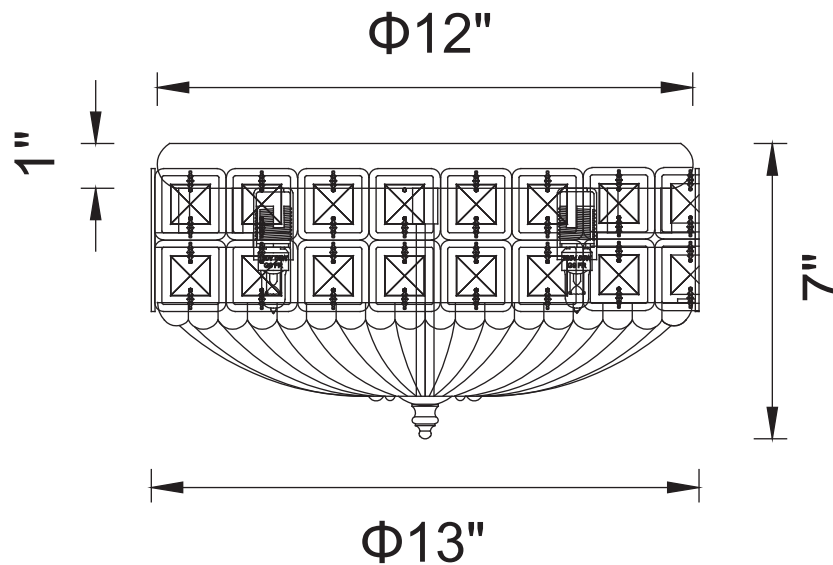

PROJECT: _____

FIXTURE TYPE: _____

LOCATION: _____

CONTACT/PHONE: _____

Item	5039C13C
Collection	BLOOME
Finish	Chrome
Glass	-----
Crystal	Clear
Input	120V AC,60HZ,AC

Shade	-----
Length/Dia.	13"
Width/Ext.	-----
Height	7"
Maximum	-----
Lumens	-----

Light Source	G9
Bulb Info.	4x40W
Included	-----
Dimmable	Yes
Color	-----
Weight	