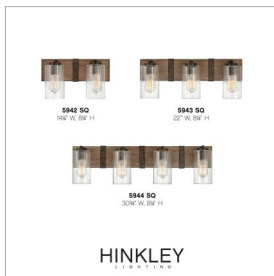

PRODUCT DETAILS:

- Mounting hardware is hidden on the back plate to ensure a clean silhouette
- Fixture can be mounted either up or down
- Suitable for use in damp locations as defined by NEC and CEC. Meets United States UL Underwriters Laboratories & CSA Canadian Standards Association Product Safety Standards.
- Ideal for vintage filament bulbs (not included)
- Artisanal details, a rich finish and organic elements add warm rustic style
- Rich rustic finish with a warm artisanal appearance

HINKLEY

HINKLEY
33000 Pin Oak Parkway
Avon Lake, OH 44012

PHONE: (440) 653-5500
Toll Free: 1 (800) 446-5539

hinkley.com