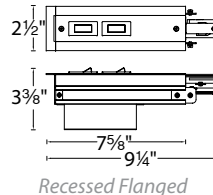

W TRACK CURRENT LIMITER

120V and 277V Track System

WAC LIGHTING

Responsible Lighting®

Low Cost Energy Code Compliance Made Easy

- Easy to install and assures compliance to energy codes such as California Title 24 or ASHRAE 90.1 requirements in terms of power density
- If the track is overloaded the current limiter circuit breaker will trip and shut down power to the track.
- May be reset when the overall sum of fixture wattages are reduced below the circuit breaker rating

Fixture Type:

Catalog Number:

Project:

Location:

120V W Track

	Model	Rating	Circuit Breaker	Max Wattage	Finish
Single Live end (Left)	WEDL <i>Surface Mount</i>	1/5A 1/2A 1A 2A 5A 7A 10A 12A	2 X 0.2Amp 2 X 0.5Amp 2 X 1 Amp 2 X 2.5Amp 2 X 5 Amp 2 X 7.5Amp 2 X 10Amp 2 X 12Amp	2 X 24W 2 X 60W 2 X 120W 2 X 300W 2 X 600W 2 X 900W 2 X 1200W 2 X 1440W	BK Black PT Platinum WT White
	WEDL-RT <i>Recessed Flanged</i>				
	WEDL-RTL <i>Recessed Flangeless</i>				
Single Live end (Right)	WEDR <i>Surface Mount</i>				
	WEDR-RT <i>Recessed Flanged</i>				
	WEDR-RTL <i>Recessed Flangeless</i>				

Example: **WEDL-1/5A-BK**

277V W Track

	Model	Rating	Circuit Breaker	Max Wattage	Finish
Single Live end (Left)	WHEDL <i>Surface Mount</i>	1A 2A 5A 7A 10A 12A	2 X 1 Amp 2 X 2.5Amp 2 X 5 Amp 2 X 7.5Amp 2 X 10Amp 2 X 12Amp	2 X 277W 2 X 692W 2 X 1385W 2 X 2077W 2 X 2770W 2 X 3324W	BK Black PT Platinum WT White
	WHEDL-RT <i>Recessed Flanged</i>				
	WHEDL-RTL <i>Recessed Flangeless</i>				
Single Live end (Right)	WHEDR <i>Surface Mount</i>				
	WHEDR-RT <i>Recessed Flanged</i>				
	WHEDR-RTL <i>Recessed Flangeless</i>				

Example: **WHEDL-1A-BK**

wacighting.com

Phone (800) 526.2588

Fax (800) 526.2585

Headquarters/Eastern Distribution Center

44 Harbor Park Drive

Port Washington, NY 11050

Central Distribution Center

1600 Distribution Ct

Lithia Springs, GA 30122

Western Distribution Center

1750 Archibald Avenue

Ontario, CA 91760