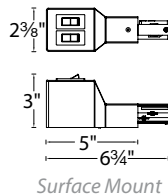

W TRACK CURRENT LIMITER

120V and 277V Track System

WAC LIGHTING

Responsible Lighting®

Low Cost Energy Code Compliance Made Easy

- Easy to install and assures compliance to energy codes such as California Title 24 or ASHRAE 90.1 requirements in terms of power density
- If the track is overloaded the current limiter circuit breaker will trip and shut down power to the track.
- May be reset when the overall sum of fixture wattages are reduced below the circuit breaker rating

Fixture Type:

Catalog Number:

Project:

Location:

120V W Track

	Model	Rating	Circuit Breaker	Max Wattage	Finish
Single Live end (Left)	WEDL <i>Surface Mount</i>	1/5A 1/2A 1A 2A 5A 7A 10A 12A	2 X 0.2Amp 2 X 0.5Amp 2 X 1 Amp 2 X 2.5Amp 2 X 5 Amp 2 X 7.5Amp 2 X 10Amp 2 X 12Amp	2 X 24W 2 X 60W 2 X 120W 2 X 300W 2 X 600W 2 X 900W 2 X 1200W 2 X 1440W	BK Black PT Platinum WT White
	WEDL-RT <i>Recessed Flanged</i>				
	WEDL-RTL <i>Recessed Flangeless</i>				
Single Live end (Right)	WEDR <i>Surface Mount</i>				
	WEDR-RT <i>Recessed Flanged</i>				
	WEDR-RTL <i>Recessed Flangeless</i>				

Example: **WEDL-1/5A-BK**

277V W Track

	Model	Rating	Circuit Breaker	Max Wattage	Finish
Single Live end (Left)	WHEDL <i>Surface Mount</i>	1A 2A 5A 7A 10A 12A	2 X 1 Amp 2 X 2.5Amp 2 X 5 Amp 2 X 7.5Amp 2 X 10Amp 2 X 12Amp	2 X 277W 2 X 692W 2 X 1385W 2 X 2077W 2 X 2770W 2 X 3324W	BK Black PT Platinum WT White
	WHEDL-RT <i>Recessed Flanged</i>				
	WHEDL-RTL <i>Recessed Flangeless</i>				
Single Live end (Right)	WHEDR <i>Surface Mount</i>				
	WHEDR-RT <i>Recessed Flanged</i>				
	WHEDR-RTL <i>Recessed Flangeless</i>				

Example: **WHEDL-1A-BK**

wacighting.com

Phone (800) 526.2588

Fax (800) 526.2585

Headquarters/Eastern Distribution Center

44 Harbor Park Drive

Port Washington, NY 11050

Central Distribution Center

1600 Distribution Ct

Lithia Springs, GA 30122

Western Distribution Center

1750 Archibald Avenue

Ontario, CA 91760