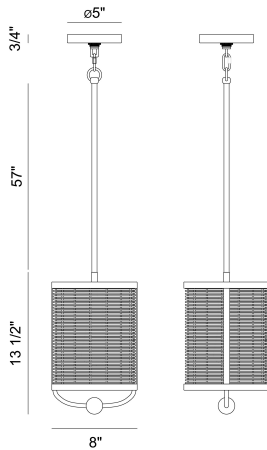

### PRODUCT DETAILS

No.	:	38158-025
Product Color	:	OFF WHITE
Product Material	:	METAL
Shade / Accent Colour	:	LIGHT RATTAN
Shade / Accent Material	:	RATTAN
Diameter	:	8"
Height	:	13.75"
Overall Height	:	71"
Weight	:	4lbs

### LIGHT SOURCE DETAILS

Number of Bulbs	:	1
Light Source	:	Incandescent
Light Source Type	:	A19
Input Voltage	:	120V
Bulb Voltage	:	120V
Socket Type	:	E26
Wattage	:	60W
Total Wattage	:	60W
Bulb Included	:	No
Dimmable	:	No

### TECHNICAL DETAILS

Hanging Support Type	:	ROD
Hanging Support Length	:	57"
Rods Included	:	3"+6"+12"+18"+18"
Canopy / Backplate Height	:	0.75"
Canopy / Backplate Dia.	:	5"
Location	:	DRY
Approval	:	