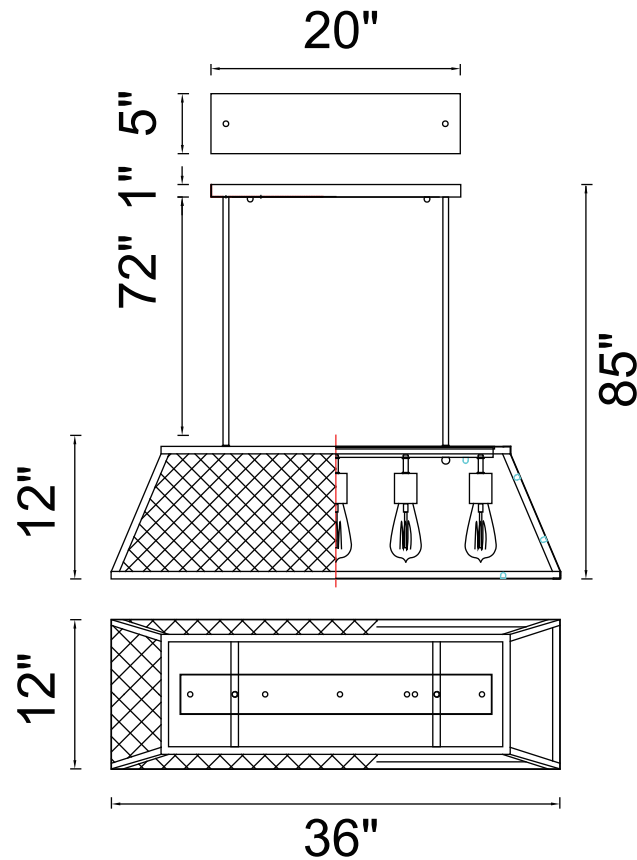

PROJECT: _____

FIXTURE TYPE: _____

LOCATION: _____

CONTACT/PHONE: _____

Item	9601P36-5-101-A
Collection	MACLEAY
Finish	Black
Glass	Clear
Crystal	-----
Input	120V AC,60HZ,AC

Shade	-----
Length/Dia.	36"
Width/Ext.	12"
Height	12"
Maximum	85"
Lumens	-----

Light Source	E26
Bulb Info.	5×60W
Included	-----
Dimmable	Yes
Color	-----
Weight	