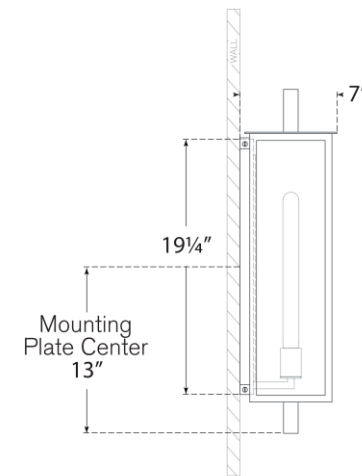

TEAR SHEET

Halle Large Narrow Wall Lantern

Item # S 2197AI-CG

Designer: Ian K. Fowler

Height: 26"

Width: 8.5"

Extension: 7"

Backplate: 6.5" x 19.25" Rectangle

Finishes: AI

Glass Options: CG

Socket: E26 Keyless

Wattage: 8 LED T10

Note: UL Only

Top View

Side View

Front View