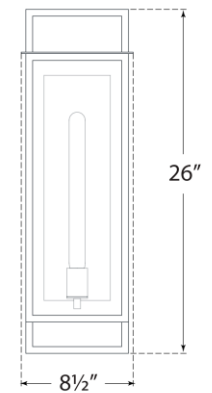

TEAR SHEET

Halle Large Narrow Wall Lantern

Item # S 2197AI-CG

Designer: Ian K. Fowler

Height: 26"

Width: 8.5"

Extension: 7"

Backplate: 6.5" x 19.25" Rectangle

Finishes: AI

Glass Options: CG

Socket: E26 Keyless

Wattage: 8 LED T10

Note: UL Only

Top View

Side View

Front View