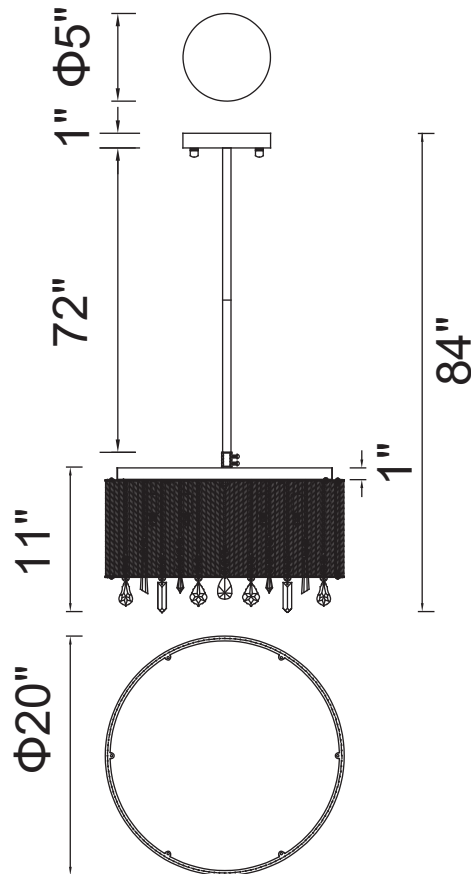

PROJECT: _____
 FIXTURE TYPE: _____
 LOCATION: _____
 CONTACT/PHONE: _____

Item	5562C20C
Collection	BENSON
Finish	Chrome
Glass	-----
Crystal	Clear
Input	120V AC,60HZ,AC

Shade	-----
Length/Dia.	20"
Width/Ext.	-----
Height	11"
Maximum	84"
Lumens	-----

Light Source	G9
Bulb Info.	9×40W
Included	-----
Dimmable	Yes
Color	-----
Weight	