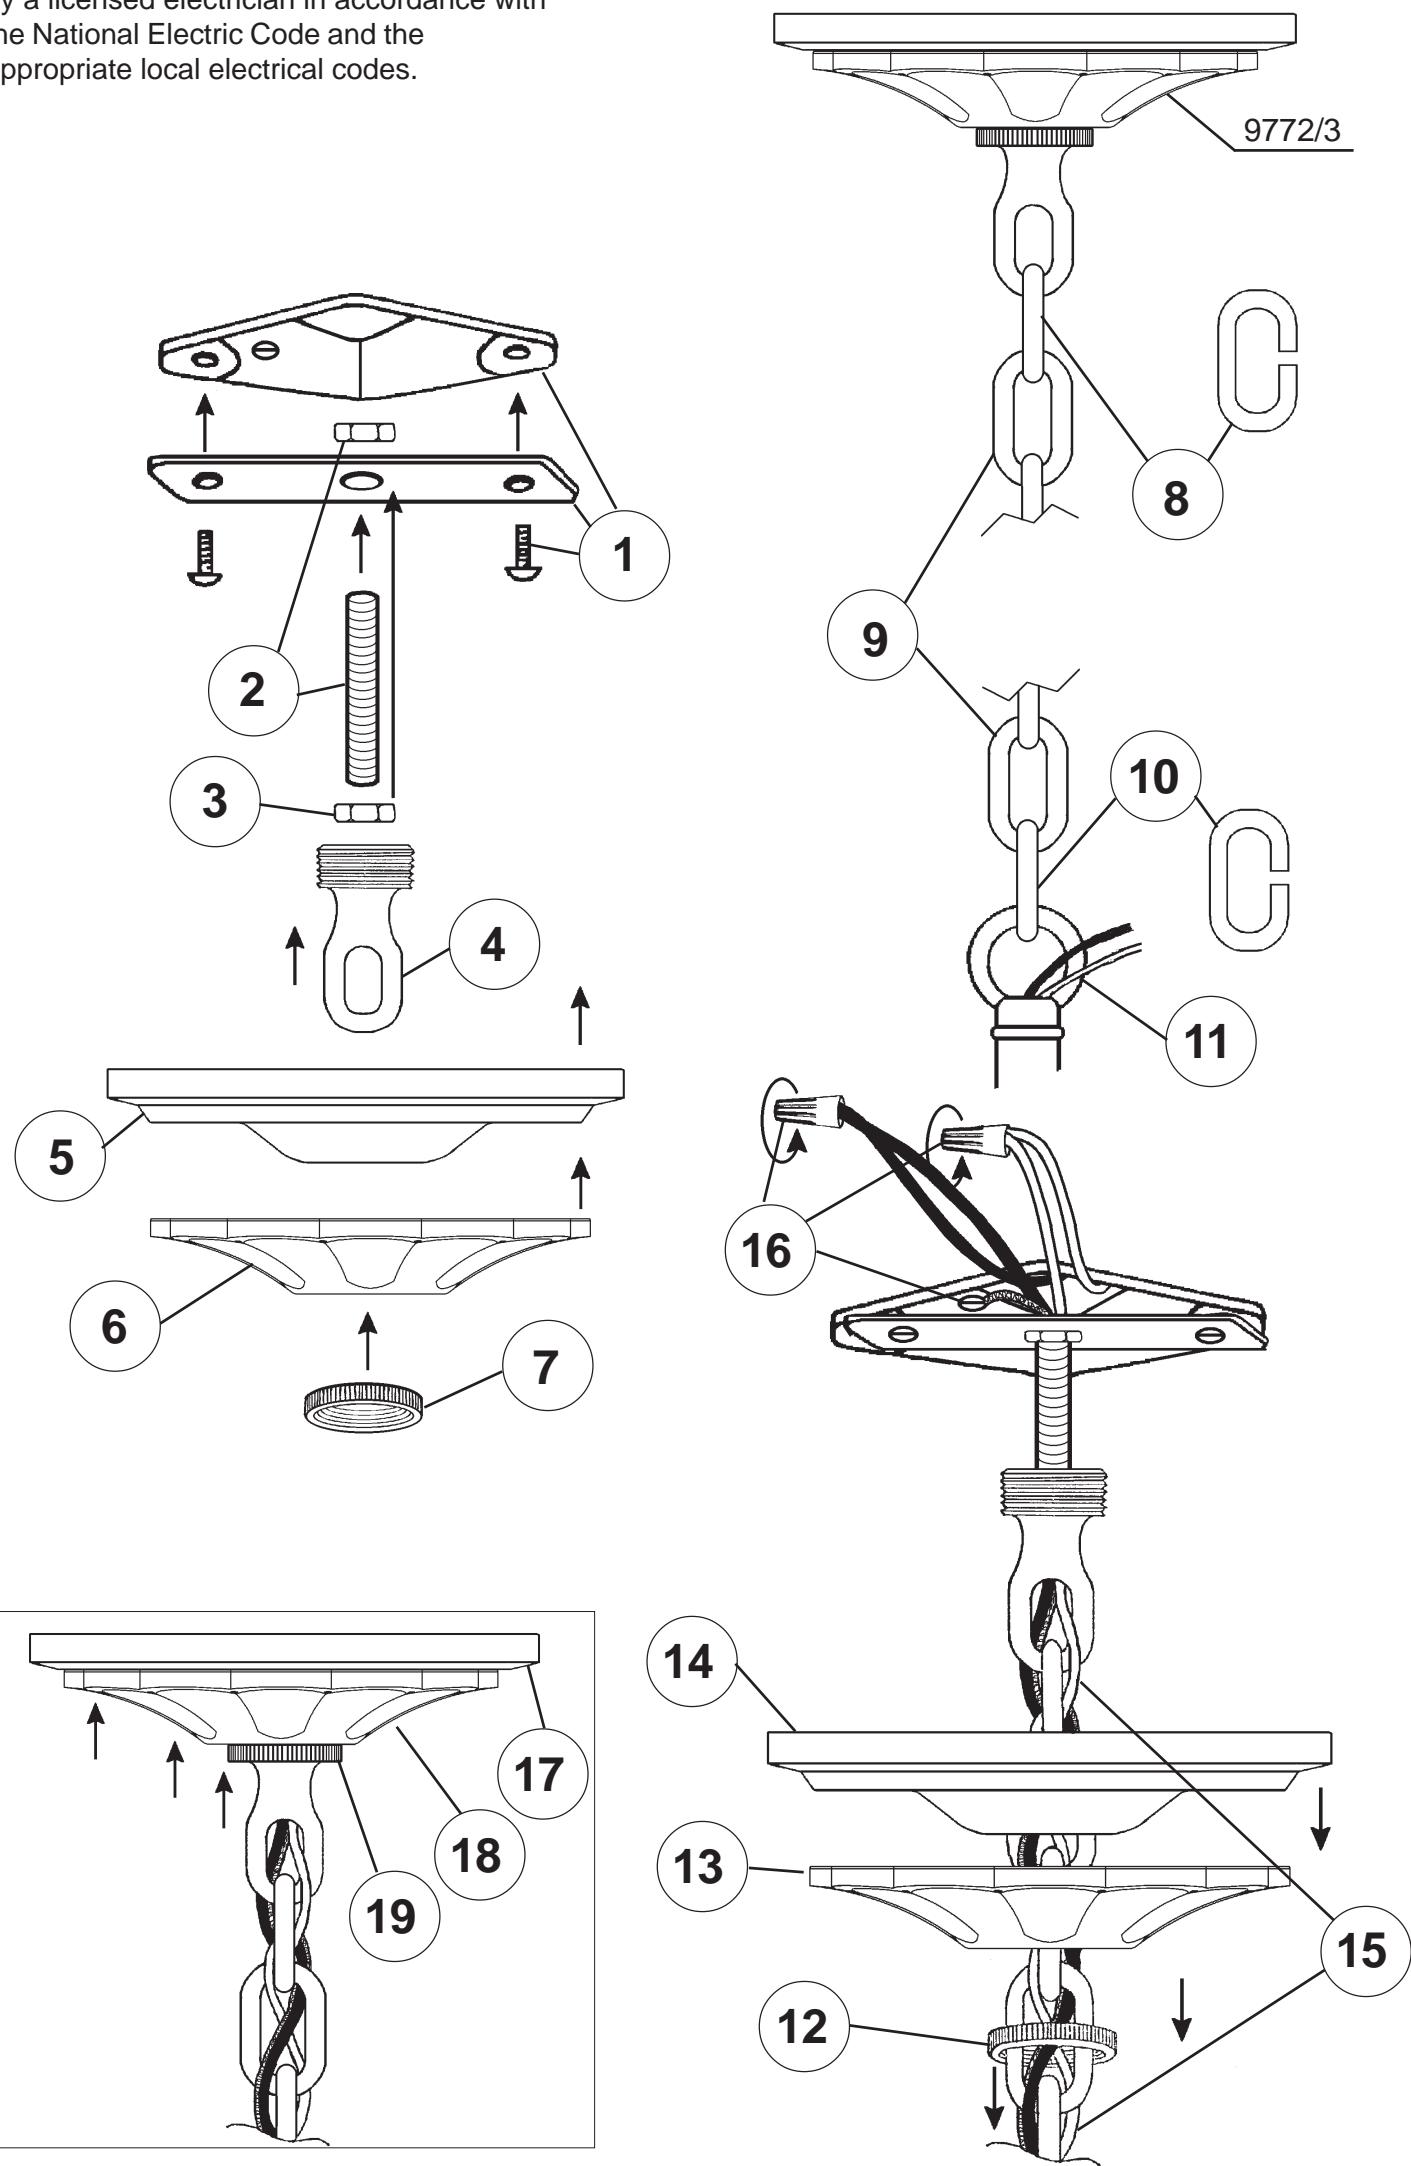

SCHONBEK®

BAGATELLE 1246- __ __A

THIS DESIGN IS THE PROPRIETARY TRADE DRESS/TRADemark OF SWAROVSKI LIGHTING, LTD.

6 + 1 Lights
Diameter: 21"
Body Length: 22-1/2"
Hanging Weight: 13 lbs.

SCHONBEK®

MAX 60 W		110-120 V						

20

You will need 6 - B10
25 Watts Recommended
60 Watts Max

You will need 1 - G16-1/2
25 Watts Recommended
60 Watts Max

Install bulbs and be sure
to test fixture **BEFORE**
trimming.

21

Slide rosettes with flat side
facing towards you onto the
screws and secure with balls
provided.

NOTE:
Place smaller
rosettes on
these scrolls
only.

Chain "F" swags from
side loop on Drop "D"
to the next side hole on
the arm rosette.