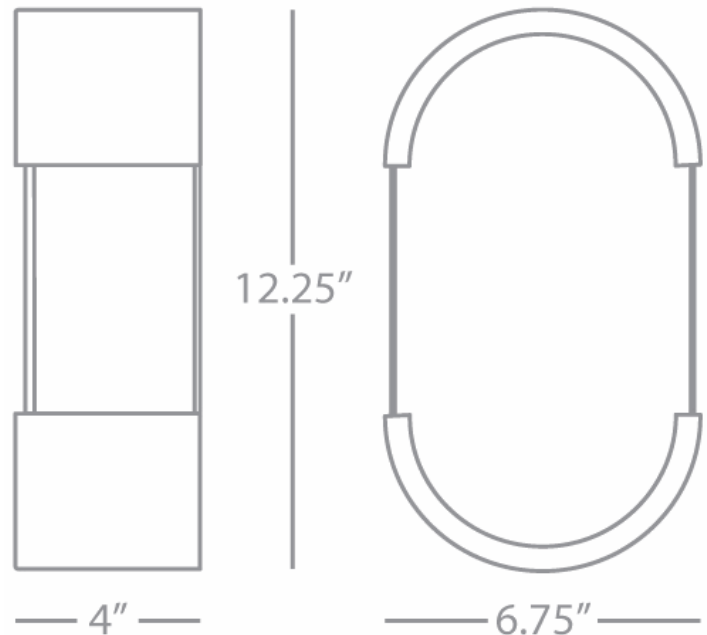

BRYCE

C1318

Wall Sconce

2-60W Max.

Bulb Type: B, Medium Base

Direct Wire Only

Polished Chrome Finish

White Frosted Glass Shade

FINISH OPTIONS:

1318 - Antique Brass

B1318 - Brushed Nickel

S1318 - Polished Nickel

Z1318 - Deep Patina Bronze

** Available for Quick SHIP **