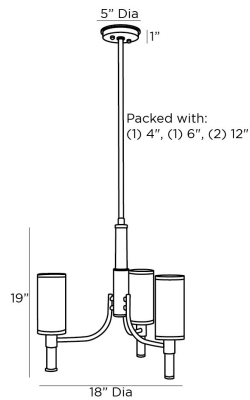

## PAULINO CHANDELIER

89497  
 H: 24 IN, Dia: 18.00 IN  
 Opal Glass, Gray Wash Wood  
 Contract Suitable As Is

With distinctive good looks, the Paulino chandelier makes a handsome accessory in any small space. The three-light fixture is constructed with opal glass cylinder shades, banded with antique brass steel and accented with gray-washed wood finials. Wood also details the stem, uniting with the contrasting piping and a canopy in antique brass. Damp-rated, although limited covered outdoor areas may affect finish.

### DIMENSIONS

Chandelier	H: 19 IN, Dia: 18.00 IN
Minimum Hanging Height	24 IN
Maximum Hanging Height	54 IN
Canopy	H: 1 IN, Dia: 5.00 IN

### WIRING

Rating	Damp
Cord	10 FT, Black/White, SVT
Socket	3, Type A - E26
Maximum Watt	60
Voltage	110-120 V