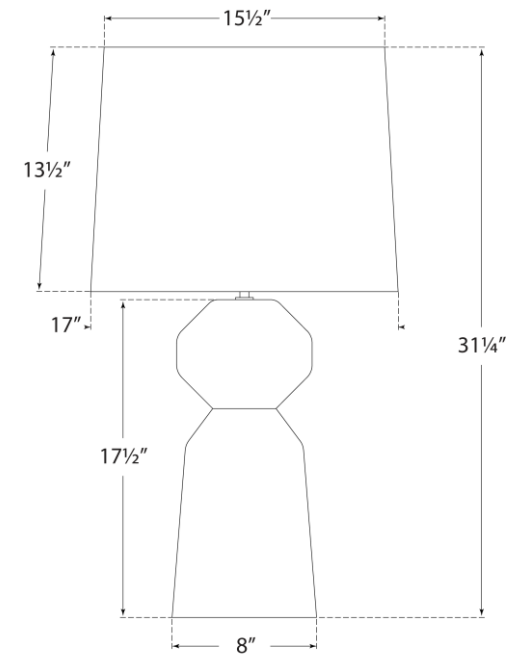

TEAR SHEET

Nero Large Table Lamp

Item # KW 3680MWT-L

Designer: Kelly Wearstler

Height: 31.5"

Width: 17"

Base: 8" Round

Finishes: MBK, MWT

Shade Treatments: L

Shade Details: 15.5" x 17" x 13.5"

Socket: E26 Keyless w/ Line Switch

Wattage: 12 LED A19

Weight: 14 Pounds

Front View