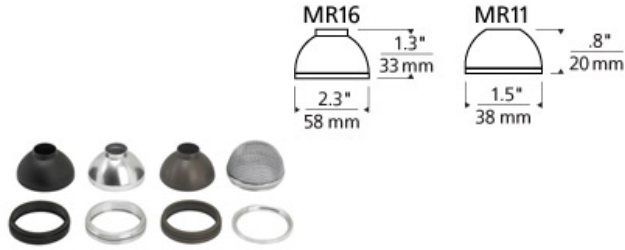

ACCESSORIES & OPTICAL CONTROLS

Backlight Shield

DESCRIPTION

Decorative mesh or solid metal shade. Includes Louver Lens Holder. MR16 holds up to two lenses or louvers. MR11 (solid only) can hold up to two lenses or louvers.

OTHER

Low-voltage MR16 lamp up to 75 watts (not included). Low-voltage MR11 lamp up to 35 watts (not included).

ACCESSORIES & OPTICAL CONTROLS

Colored Lens, Dichroic Lens, Diffuser Lens, Eggcrate Louver, Linear Spread Lens, Soft Focus Lens, UV Filter

WEIGHT

0.05lb / 0.02kg ±